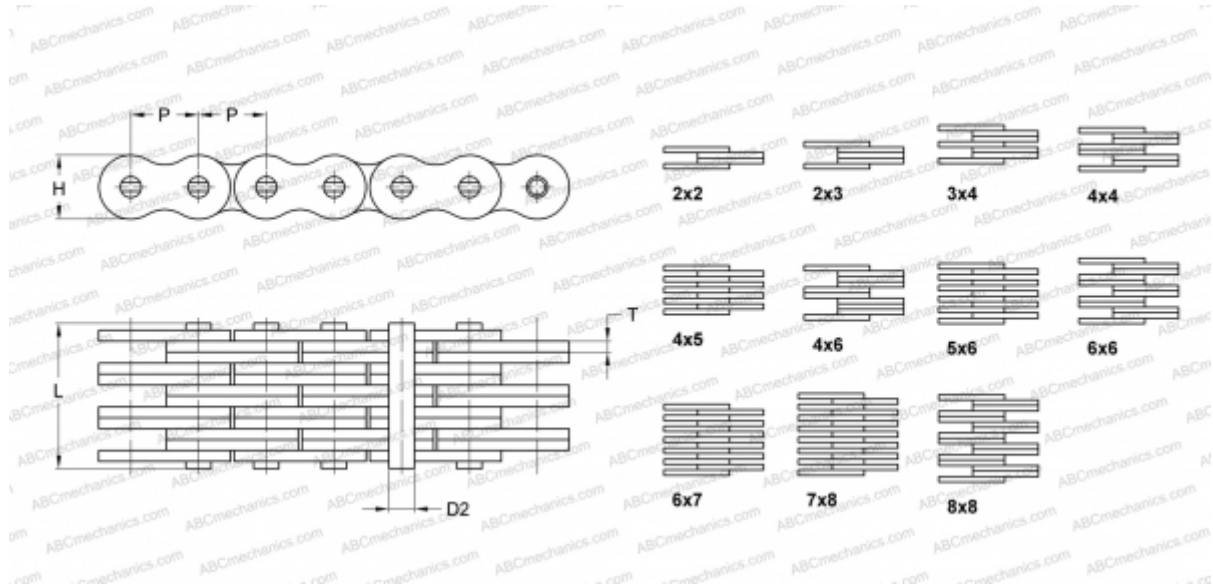

PHC BL1034X10FT SKF

Leaf Chain

TYPE: Lift chain, Leaf chain, Standard ANSI (SKF)

Technical specification

DIMENSIONS, MM

P	31,750
D2	11,110
H	30,180
T	4,900
L	40,230

WEIGHT, KG/M 6,000

MANUFACTURER [SKF](#)