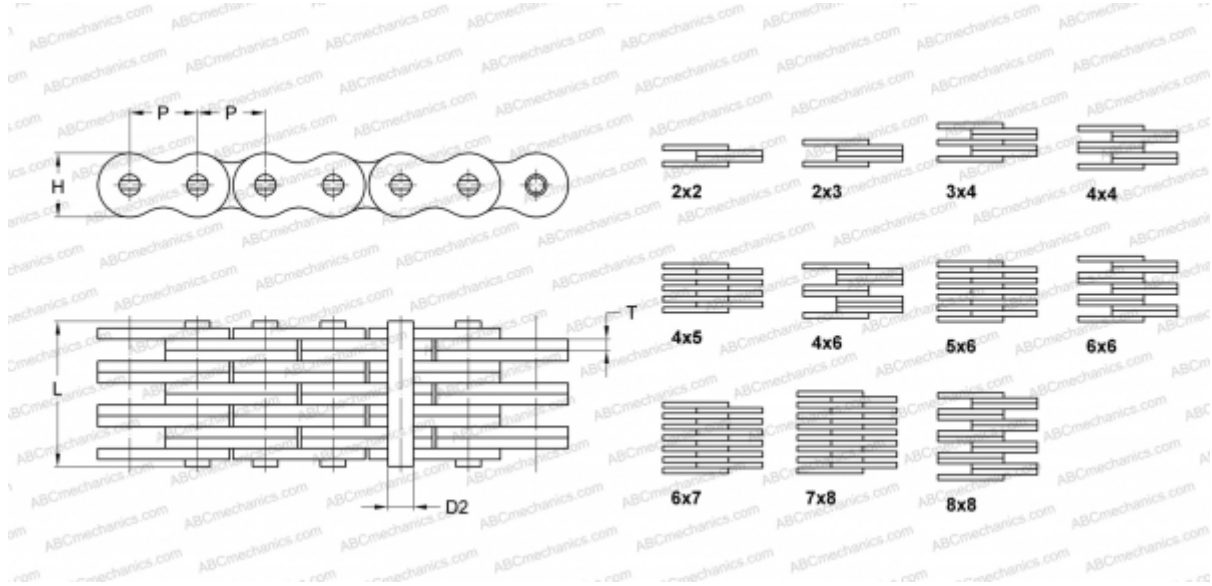

PHC BL1234X10FT SKF

Leaf Chain

TYPE: Lift chain, Leaf chain, Standard ANSI (SKF)

Technical specification

DIMENSIONS, MM

P	38,100
D2	12,710
H	36,200
T	5,770
L	47,070

WEIGHT, KG/M 8,100

MANUFACTURER [SKF](#)