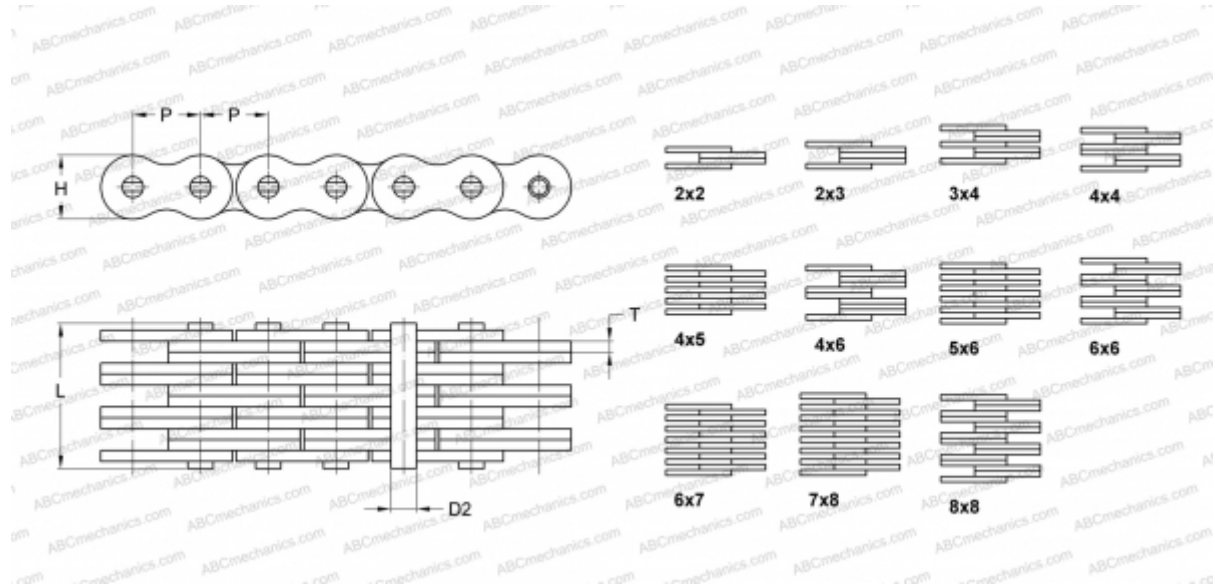

## PHC BL1246X10FT SKF

Leaf Chain

TYPE: Lift chain, Leaf chain, Standard ANSI (SKF)

### Technical specification

#### DIMENSIONS, MM

P	38,100
D2	12,710
H	36,200
T	5,770
L	64,520

**WEIGHT, KG/M** 11,600

**MANUFACTURER** [SKF](#)

**DESIGNATION BS/ISO:** LH2446

**DESIGNATION ANSI:** BL1246