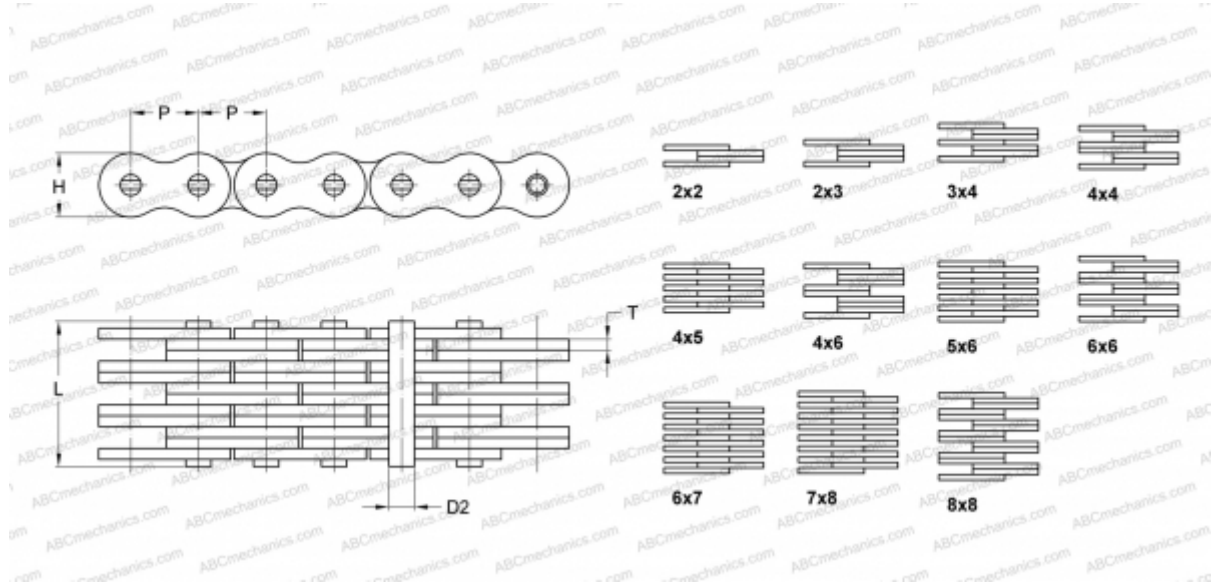

PHC BL1266X10FT SKF

Leaf Chain

TYPE: Lift chain, Leaf chain, Standard ANSI (SKF)

Technical specification

DIMENSIONS, MM

P	38,100
D2	12,710
H	36,200
T	5,770
L	76,150

WEIGHT, KG/M 13,900

MANUFACTURER [SKF](#)