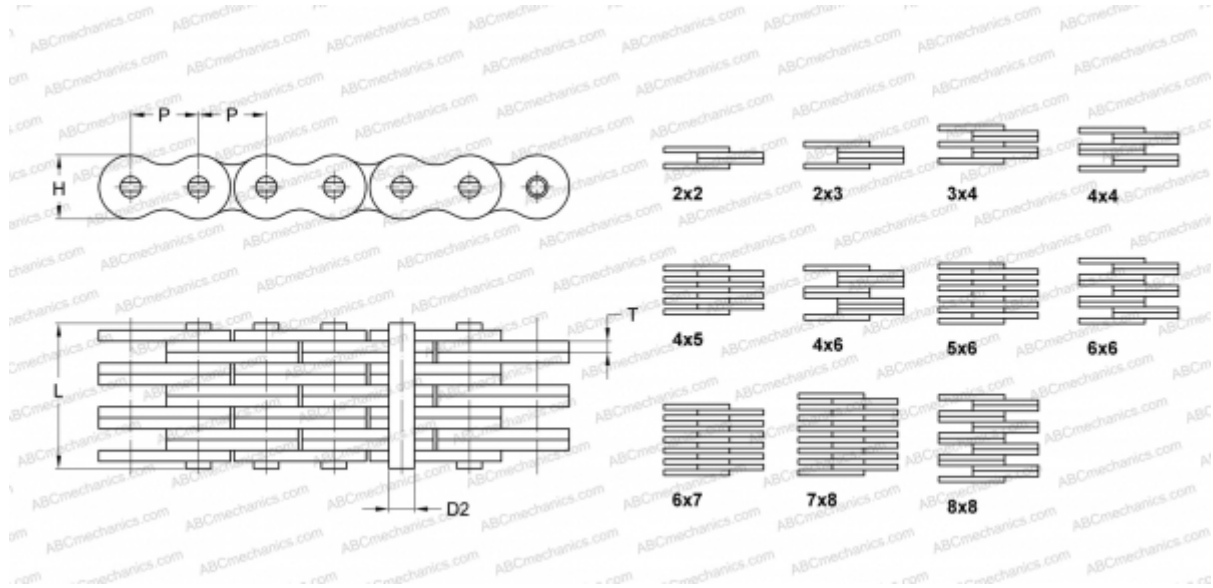

## PHC BL1623X10FT SKF

Leaf Chain

TYPE: Lift chain, Leaf chain, Standard ANSI (SKF)

### Technical specification

#### DIMENSIONS, MM

P	50,800
D2	17,460
H	48,260
T	7,520
L	46,580

**WEIGHT, KG/M** 10,000

**MANUFACTURER** [SKF](#)

**DESIGNATION BS/ISO:** LH3223

**DESIGNATION ANSI:** BL1623