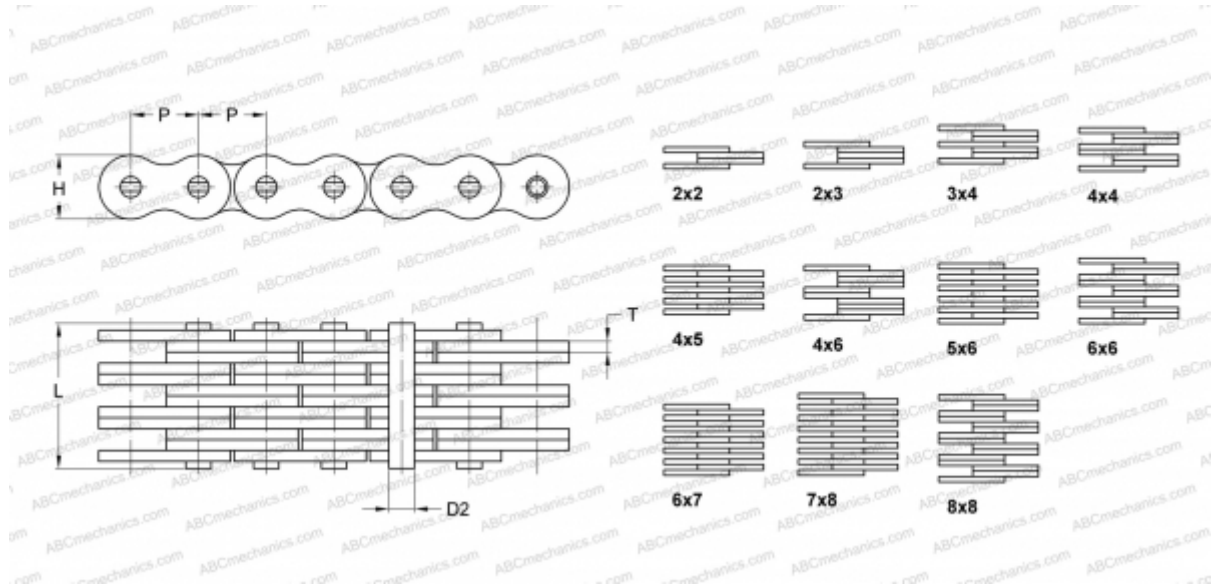

PHC BL1644X10FT SKF

Leaf Chain

TYPE: Lift chain, Leaf chain, Standard ANSI (SKF)

Technical specification

DIMENSIONS, MM

P	50,800
D2	17,460
H	48,260
T	7,520
L	69,290

WEIGHT, KG/M 16,000

MANUFACTURER [SKF](#)