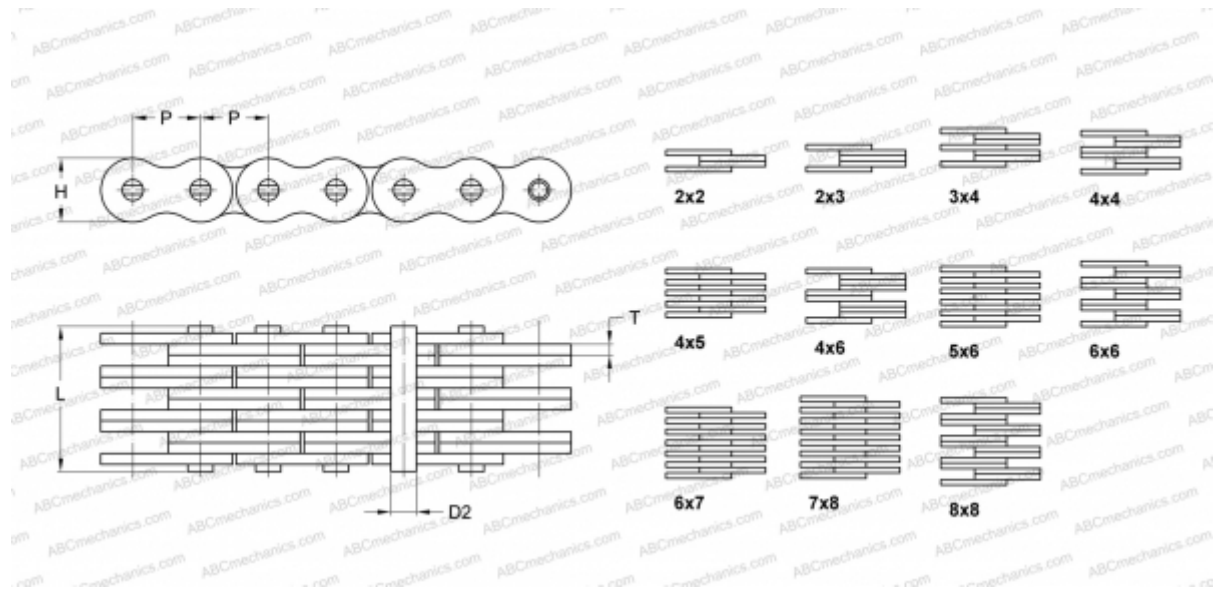

PHC BL1646X10FT SKF

Leaf Chain

TYPE: Lift chain, Leaf chain, Standard ANSI (SKF)

Technical specification

DIMENSIONS, MM

P	50,800
D2	17,460
H	48,260
T	7,520
L	84,430

WEIGHT, KG/M 20,000

MANUFACTURER [SKF](#)