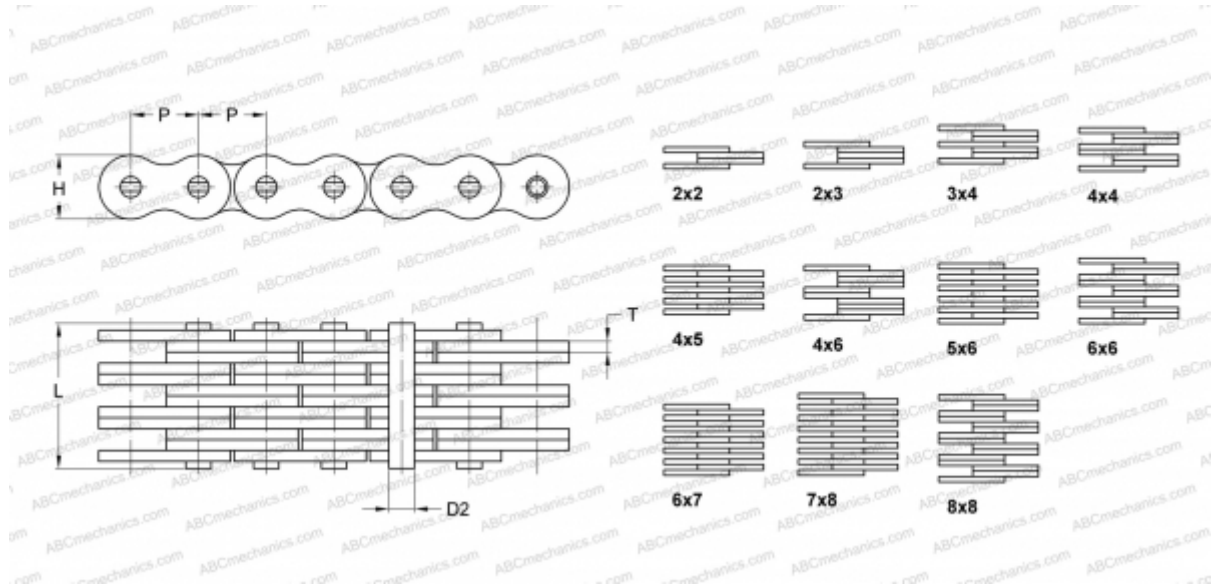

PHC BL2044X10FT SKF

Leaf Chain

TYPE: Lift chain, Leaf chain, Standard ANSI (SKF)

Technical specification

DIMENSIONS, MM

P	63,500
D2	23,810
H	60,330
T	9,910
L	91,570

WEIGHT, KG/M 31,600

MANUFACTURER [SKF](#)