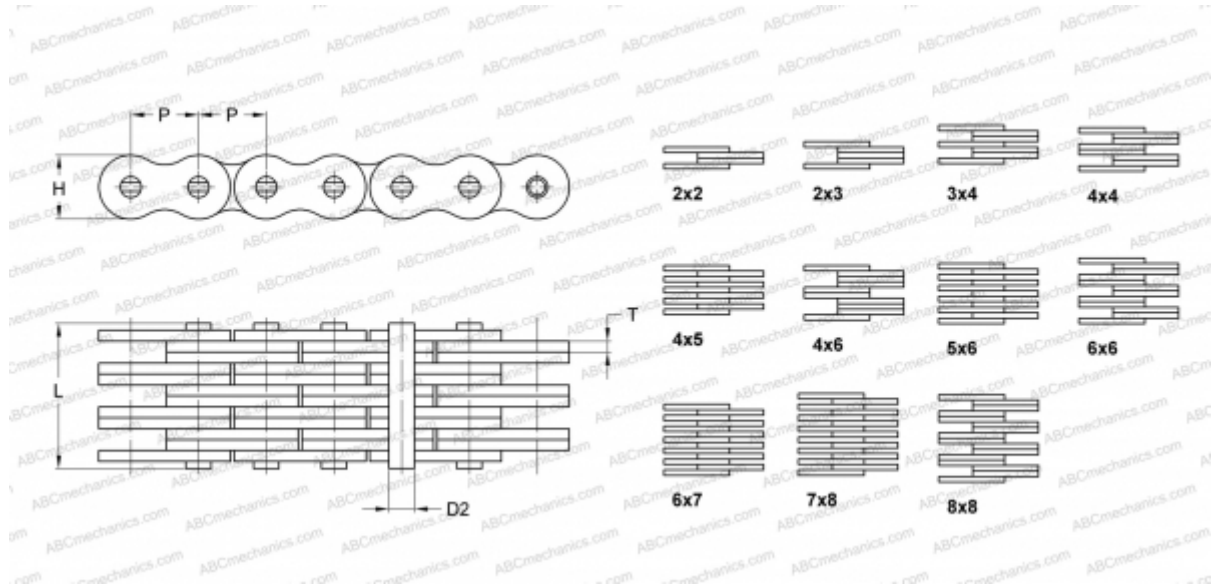

## PHC AL466X10FT SKF

Leaf Chain

TYPE: Lift chain, Leaf chain, Standard ANSI (SKF)

### Technical specification

#### DIMENSIONS, MM

P	12,700
D2	3,960
H	10,400
T	1,500
L	20,500

**WEIGHT, KG/M** 1,130

**MANUFACTURER** [SKF](#)

**DESIGNATION ANSI:** AL466