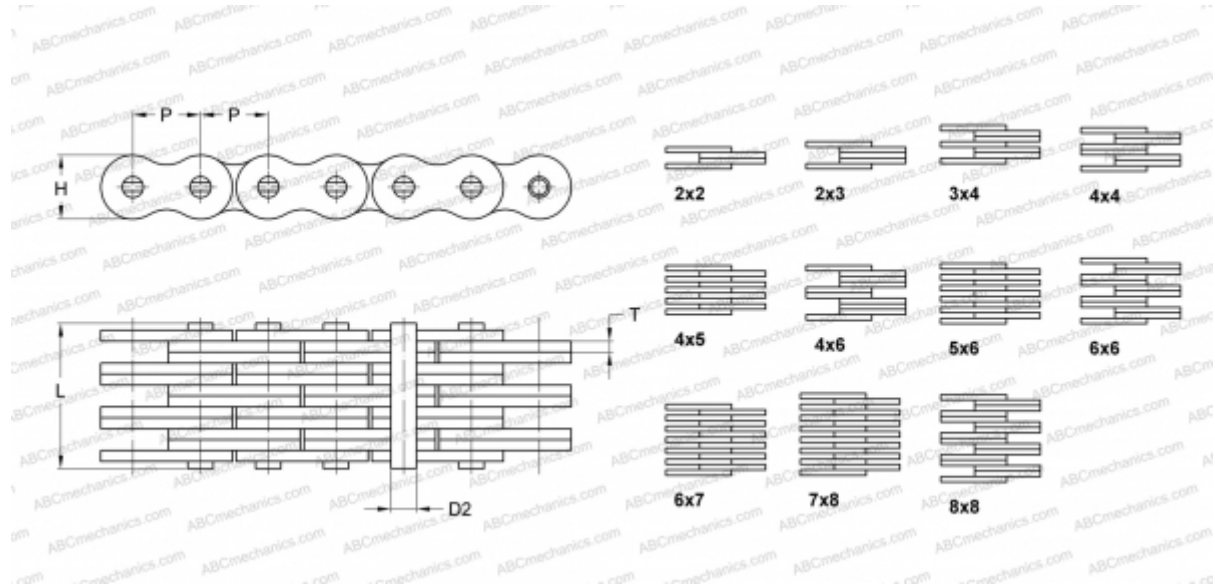

## PHC AL534X10FT SKF

Leaf Chain

TYPE: Lift chain, Leaf chain, Standard ANSI (SKF)

### Technical specification

#### DIMENSIONS, MM

P	15,880
D2	5,080
H	12,800
T	2,030
L	17,000

**WEIGHT, KG/M** 1,100

**MANUFACTURER** [SKF](#)

**DESIGNATION ANSI:** AL534