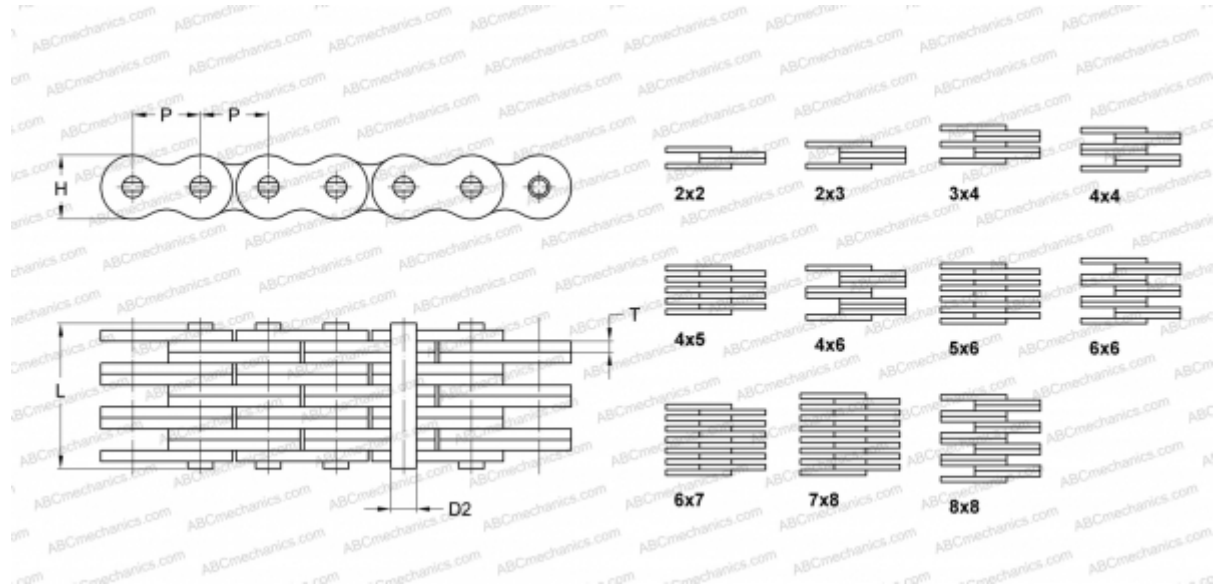

PHC AL544X10FT SKF

Leaf Chain

TYPE: Lift chain, Leaf chain, Standard ANSI (SKF)

Technical specification

DIMENSIONS, MM

P	15,880
D2	5,080
H	12,800
T	2,030
L	19,400

WEIGHT, KG/M 1,250

MANUFACTURER [SKF](#)