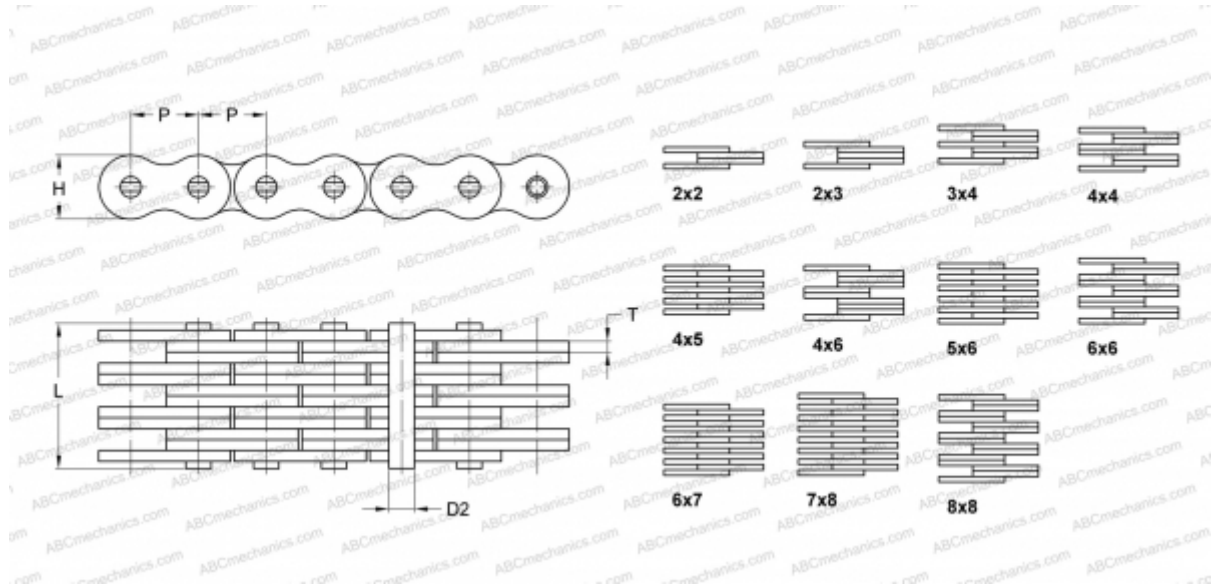

## PHC AL622X10FT SKF

Leaf Chain

TYPE: Lift chain, Leaf chain, Standard ANSI (SKF)

### Technical specification

#### DIMENSIONS, MM

P	19,050
D2	5,940
H	15,600
T	2,420
L	13,000

**WEIGHT, KG/M** 0,860

**MANUFACTURER** [SKF](#)

**DESIGNATION ANSI:** AL622