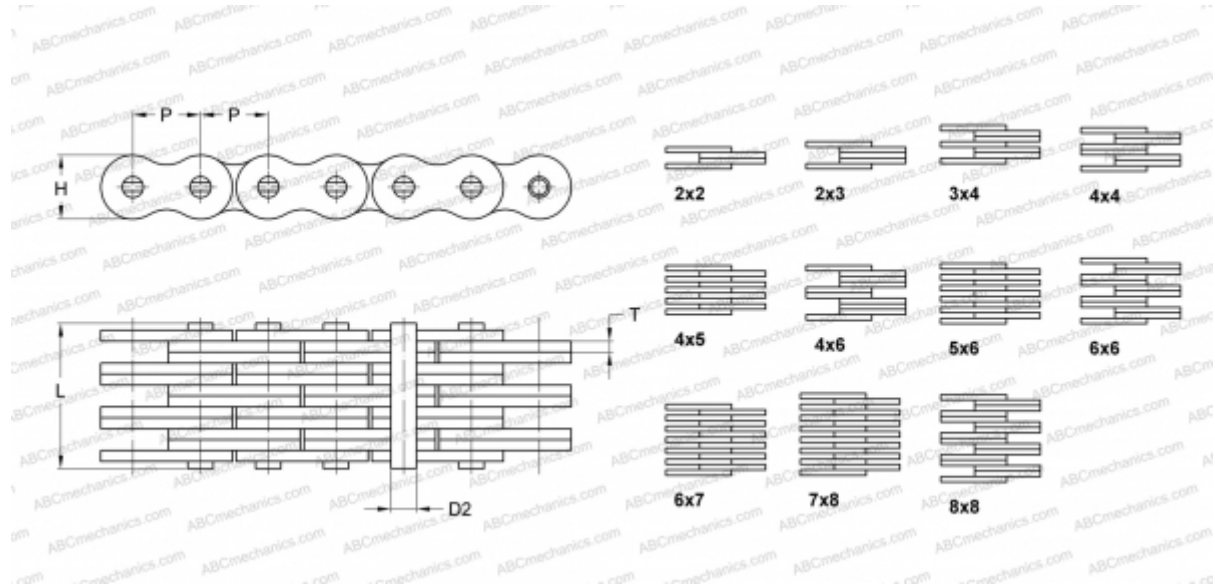

PHC AL644X10FT SKF

Leaf Chain

TYPE: Lift chain, Leaf chain, Standard ANSI (SKF)

Technical specification

DIMENSIONS, MM

P	19,050
D2	5,940
H	15,600
T	2,420
L	22,700

WEIGHT, KG/M 1,760

MANUFACTURER [SKF](#)