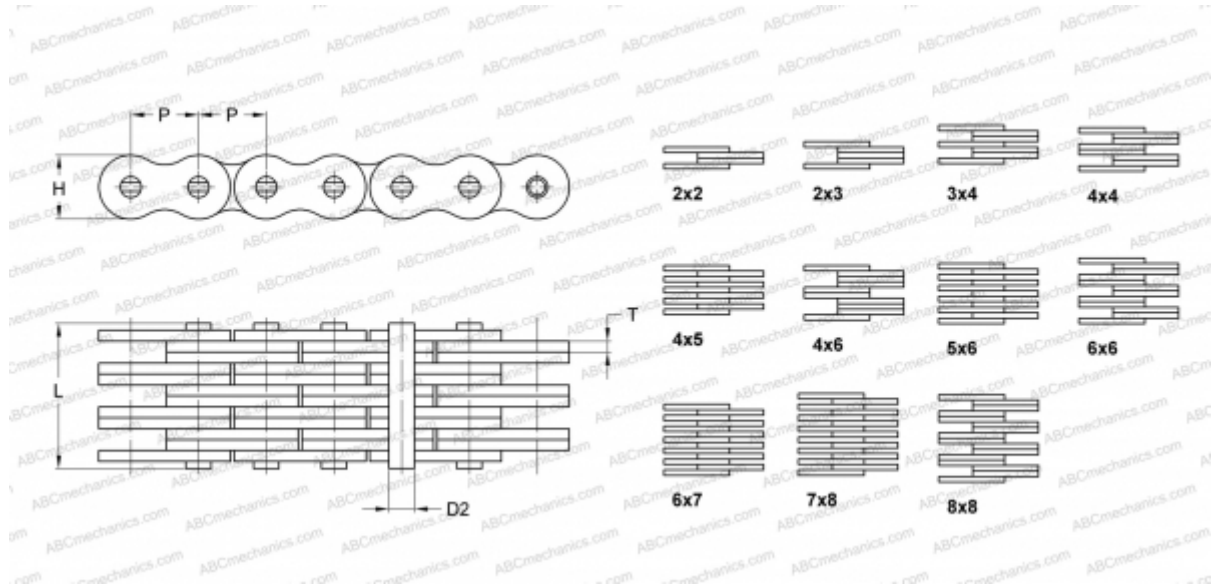

## PHC AL688X10FT SKF

Leaf Chain

TYPE: Lift chain, Leaf chain, Standard ANSI (SKF)

### Technical specification

#### DIMENSIONS, MM

P	19,050
D2	5,940
H	15,600
T	2,420
L	42,200

**WEIGHT, KG/M** 3,490

**MANUFACTURER** [SKF](#)

**DESIGNATION ANSI:** AL688