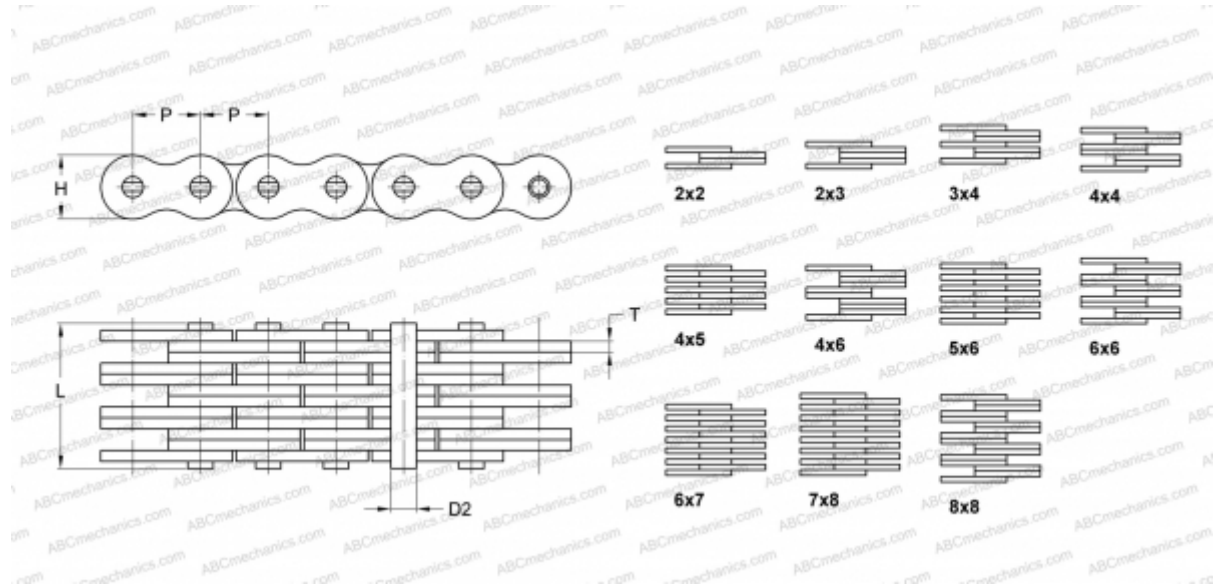

PHC AL844X10FT SKF

Leaf Chain

TYPE: Lift chain, Leaf chain, Standard ANSI (SKF)

Technical specification

DIMENSIONS, MM

P	25,400
D2	7,920
H	20,500
T	3,250
L	29,400

WEIGHT, KG/M 3,000

MANUFACTURER [SKF](#)