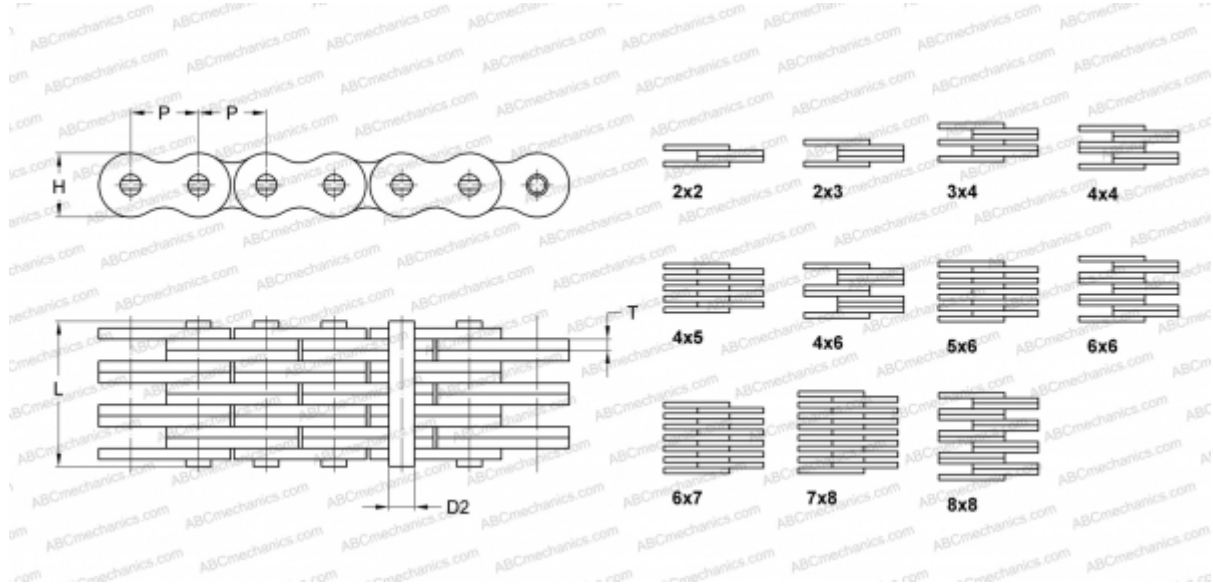

## PHC AL866X10FT SKF

Leaf Chain

TYPE: Lift chain, Leaf chain, Standard ANSI (SKF)

### Technical specification

#### DIMENSIONS, MM

P	25,400
D2	7,920
H	20,500
T	3,250
L	44,200

**WEIGHT, KG/M** 4,460

**MANUFACTURER** [SKF](#)

**DESIGNATION ANSI:** AL866