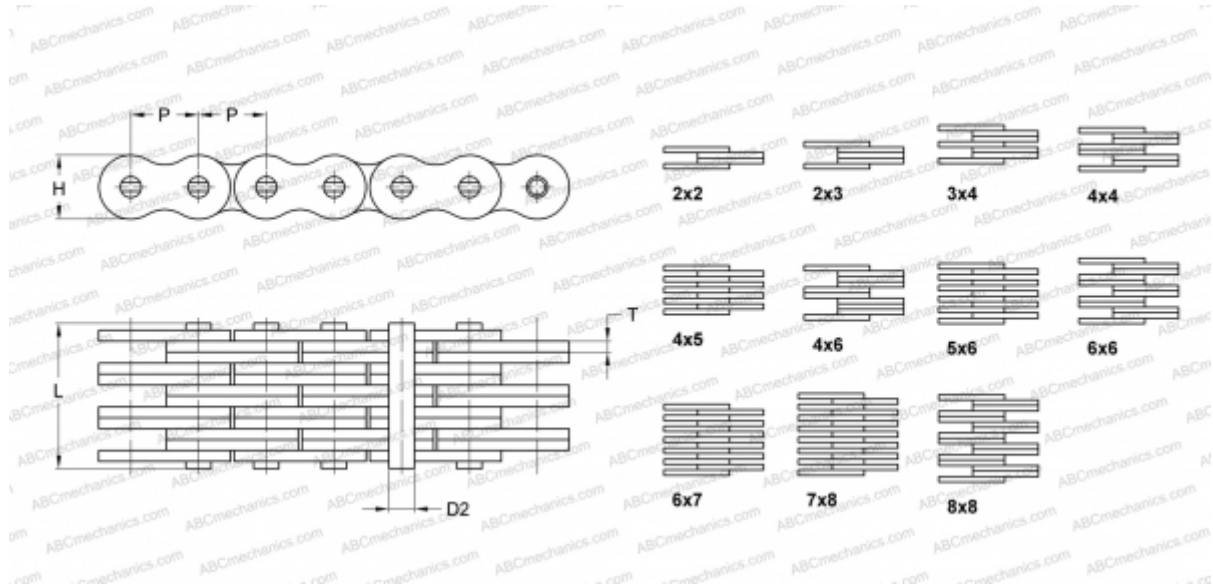

PHC AL1044X10FT SKF

Leaf Chain

TYPE: Lift chain, Leaf chain, Standard ANSI (SKF)

Technical specification

DIMENSIONS, MM

P	31,750
D2	9,530
H	25,600
T	4,000
L	36,400

WEIGHT, KG/M 4,680

MANUFACTURER [SKF](#)

DESIGNATION ANSI: AL1044