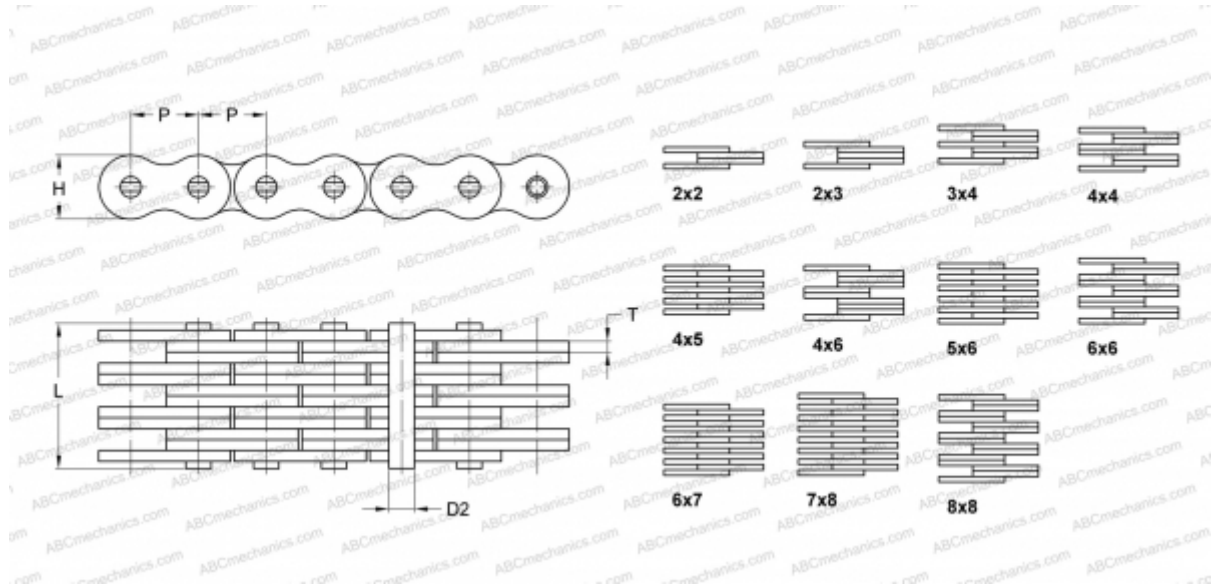

## PHC AL1088X10FT SKF

Leaf Chain

TYPE: Lift chain, Leaf chain, Standard ANSI (SKF)

### Technical specification

#### DIMENSIONS, MM

P	31,750
D2	9,530
H	25,600
T	4,000
L	68,500

**WEIGHT, KG/M** 9,940

**MANUFACTURER** [SKF](#)

**DESIGNATION ANSI:** AL1088