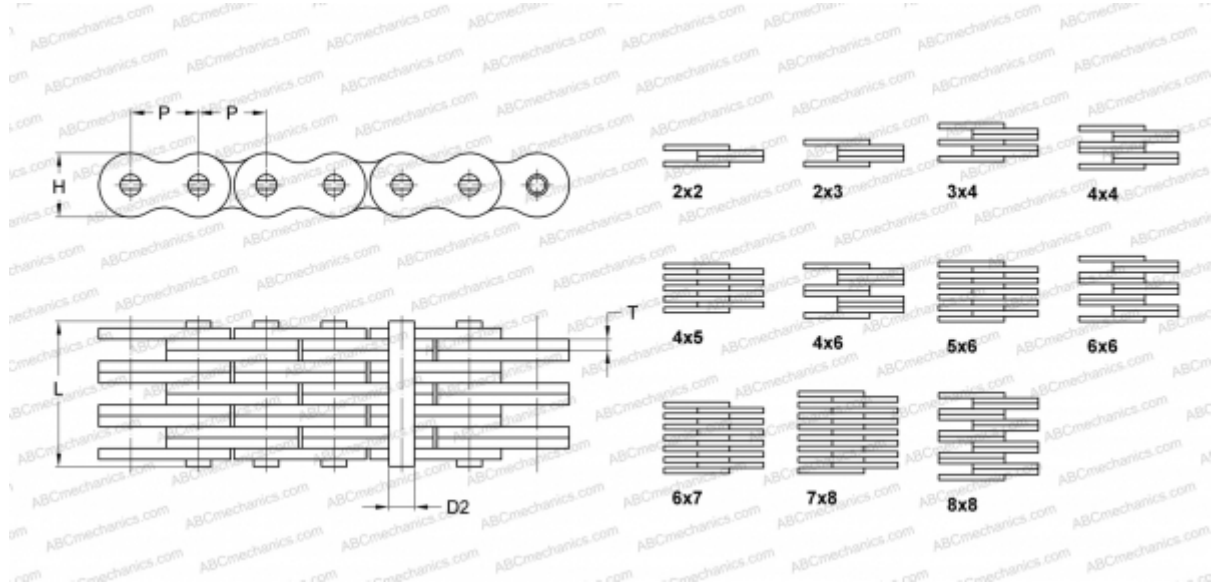

## PHC AL1266X10FT SKF

Leaf Chain

TYPE: Lift chain, Leaf chain, Standard ANSI (SKF)

### Technical specification

#### DIMENSIONS, MM

P	38,100
D2	11,100
H	30,500
T	4,800
L	63,200

**WEIGHT, KG/M** 10,500

**MANUFACTURER** [SKF](#)

**DESIGNATION ANSI:** AL1266