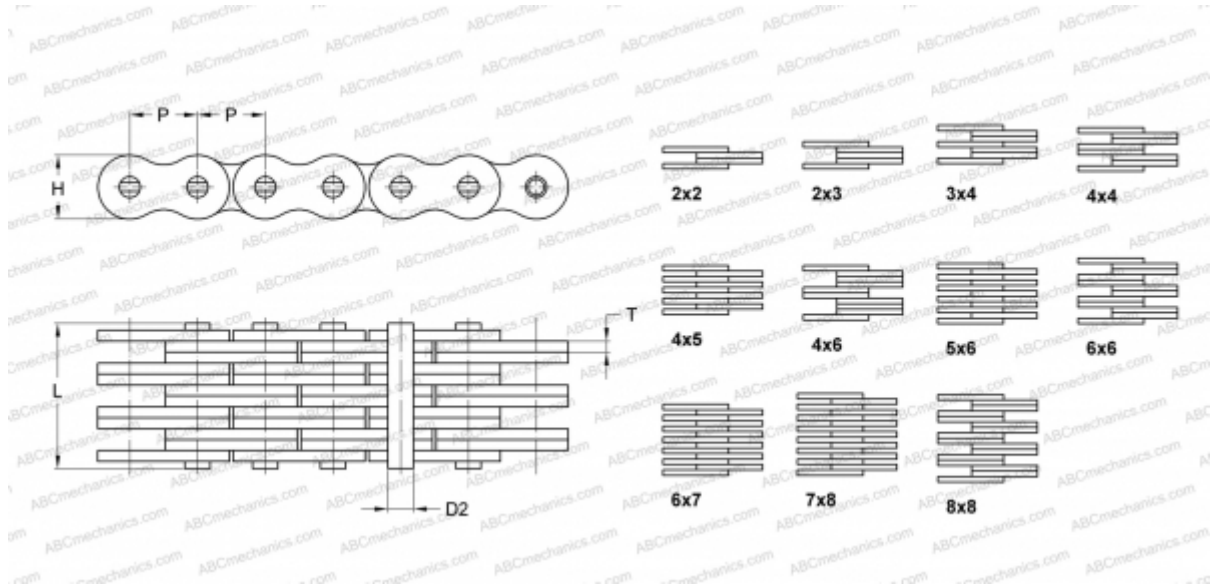

## PHC AL1444X10FT SKF

Leaf Chain

TYPE: Lift chain, Leaf chain, Standard ANSI (SKF)

### Technical specification

#### DIMENSIONS, MM

P	44,450
D2	12,640
H	36,400
T	5,600
L	51,300

**WEIGHT, KG/M** 10,340

**MANUFACTURER** [SKF](#)

**DESIGNATION ANSI:** AL1444