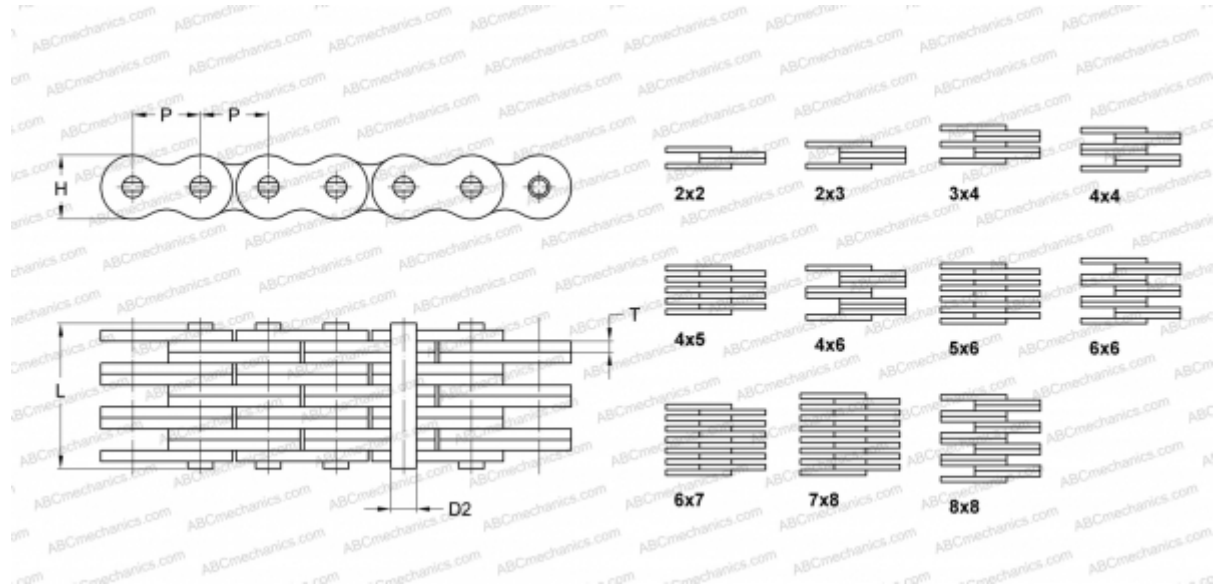

## PHC AL1644X10FT SKF

Leaf Chain

TYPE: Lift chain, Leaf chain, Standard ANSI (SKF)

### Technical specification

#### DIMENSIONS, MM

P	50,800
D2	14,210
H	41,600
T	6,400
L	58,000

**WEIGHT, KG/M** 12,980

**MANUFACTURER** [SKF](#)

**DESIGNATION ANSI:** AL1644