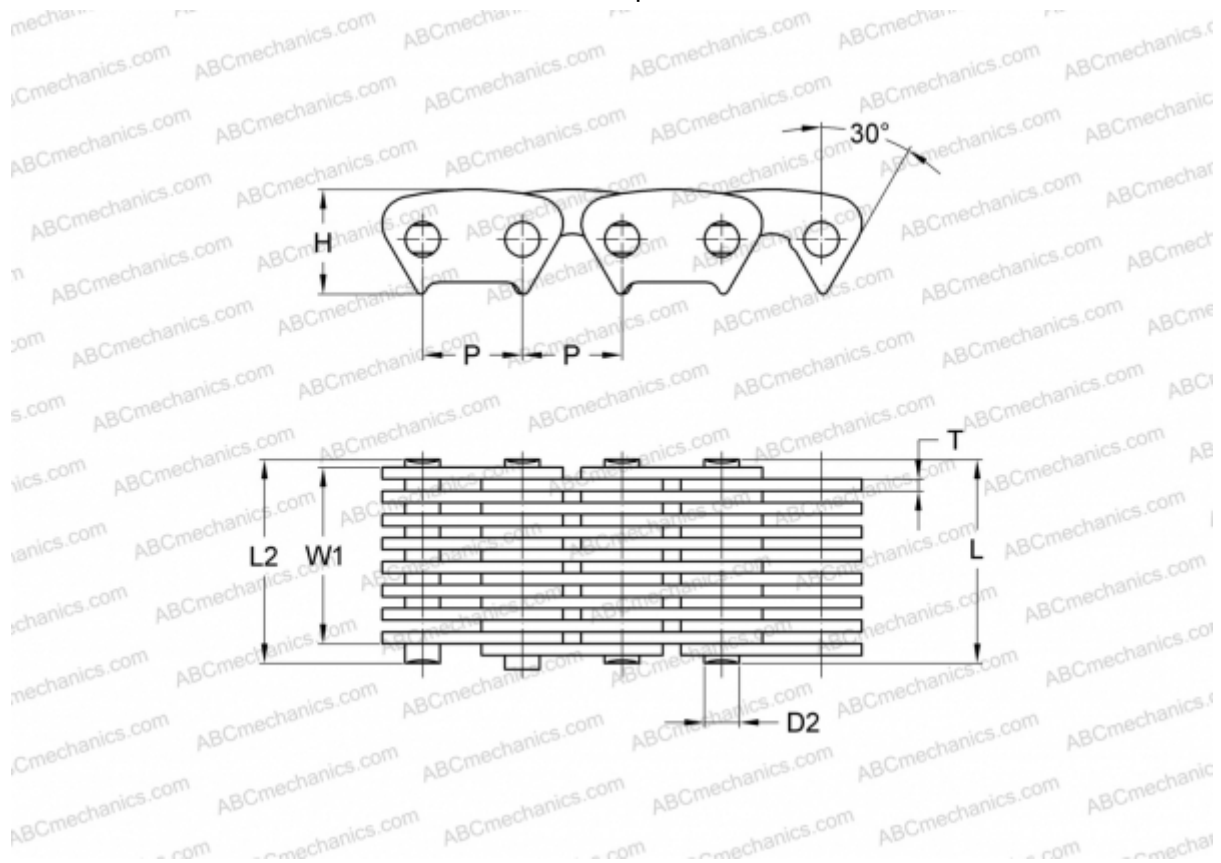

## PHC CL12-70.0X5M SKF

Silent Chain

TYPE: Silent chains, With the contact on the side of sprocket's tooth (SKF)

### Technical specification

#### DIMENSIONS, MM

P	19,050
D2	6,900
H	20,000
T	2,000
L	77,000
L2	78,800
W1	70,000

**WEIGHT, KG/M** 6,200

**MANUFACTURER** [SKF](#)

**DESIGNATION BS/ISO:** CL12-70.0