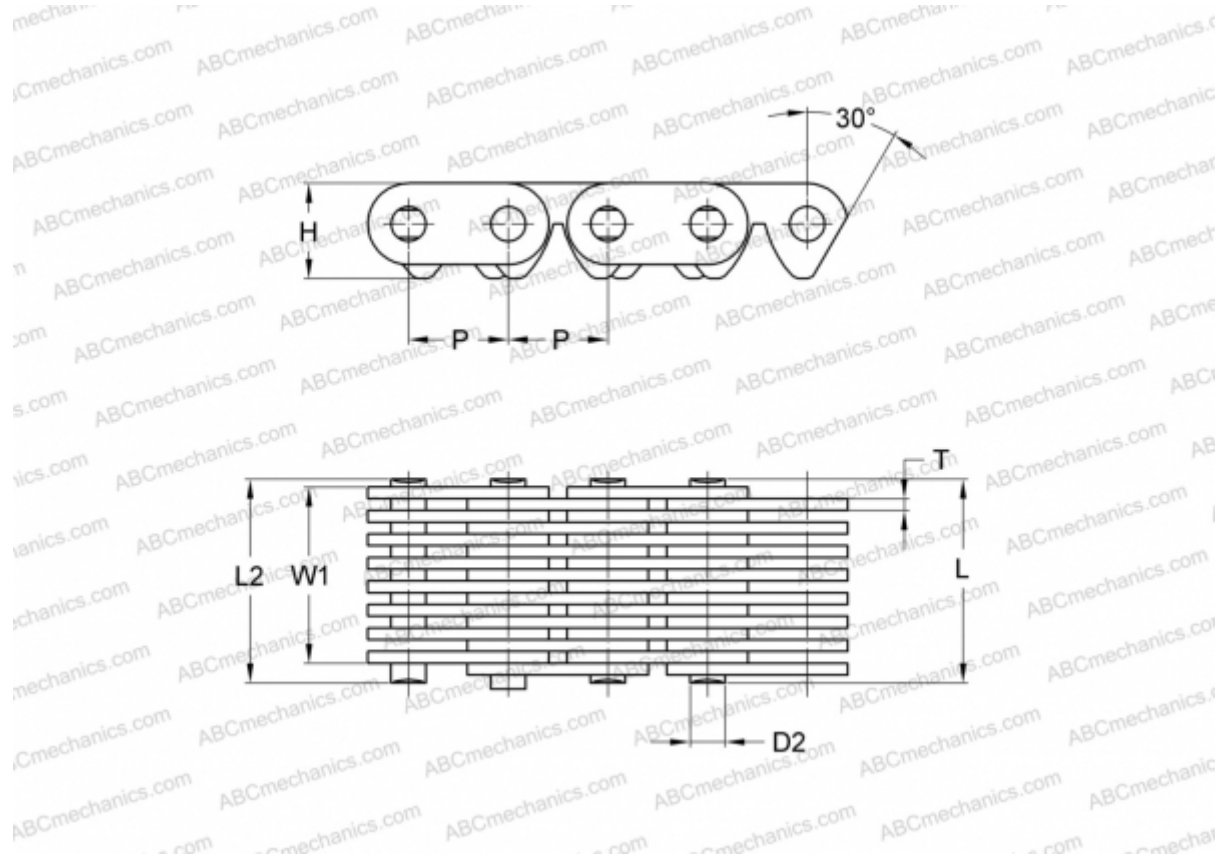

## PHC C4-123X5M SKF

Silent Chain

TYPE: Silent chains, With the contact on the surface of the sprocket's groove (SKF)

### Technical specification

#### DIMENSIONS, MM

P	12,700
D2	5,080
H	12,100
T	1,500
L	27,500
L2	29,000
W1	22,500

**WEIGHT, KG/M** 1,370

**MANUFACTURER** [SKF](#)

**DESIGNATION BS/ISO:** C4-123