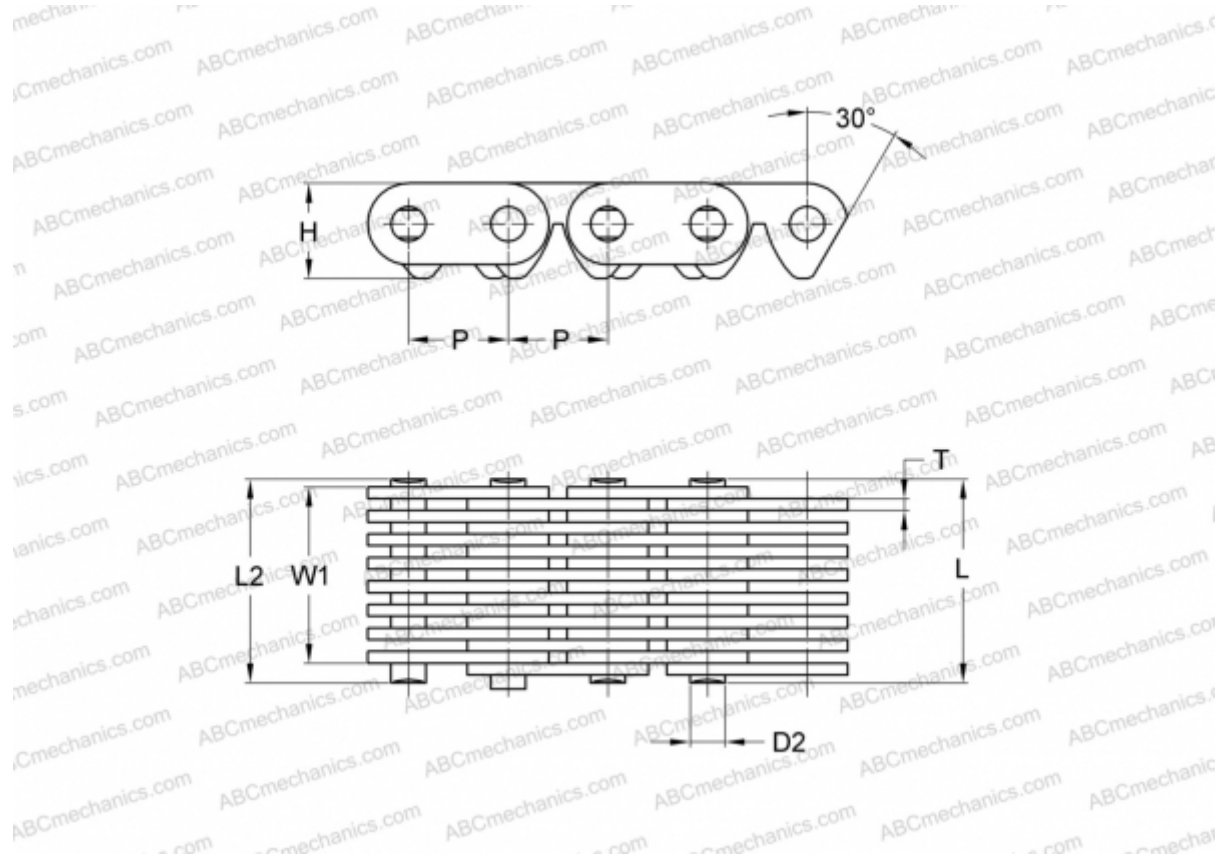

PHC C4-129X5M SKF

Silent Chain

TYPE: Silent chains, With the contact on the surface of the sprocket's groove (SKF)

Technical specification

DIMENSIONS, MM

P	12,700
D2	5,080
H	12,100
T	1,500
L	33,500
L2	35,000
W1	28,500

WEIGHT, KG/M 1,720

MANUFACTURER [SKF](#)

DESIGNATION BS/ISO: C4-129