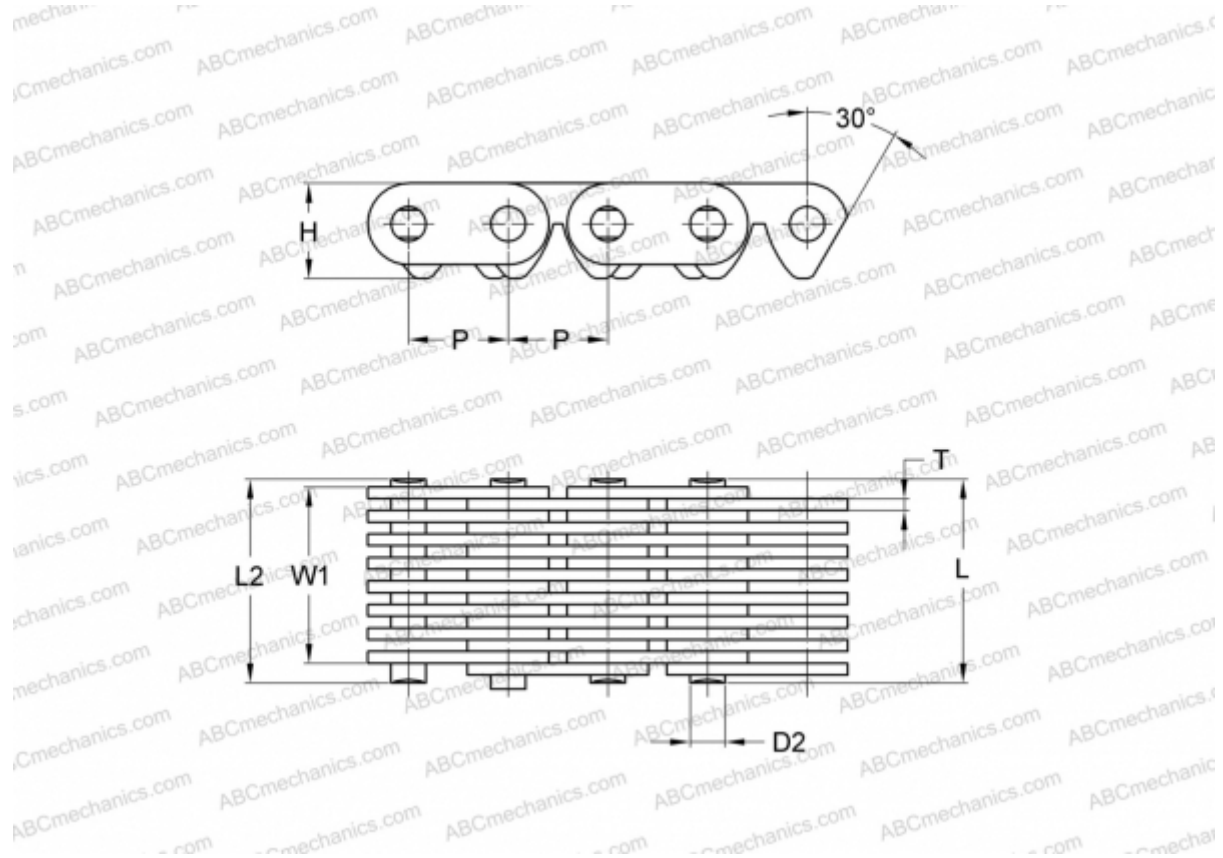

PHC C4-132X5M SKF

Silent Chain

TYPE: Silent chains, With the contact on the surface of the sprocket's groove (SKF)

Technical specification

DIMENSIONS, MM

P	12,700
D2	5,080
H	12,100
T	1,500
L	35,500
L2	38,000
W1	31,500

WEIGHT, KG/M 1,890

MANUFACTURER [SKF](#)

DESIGNATION BS/ISO: C4-132