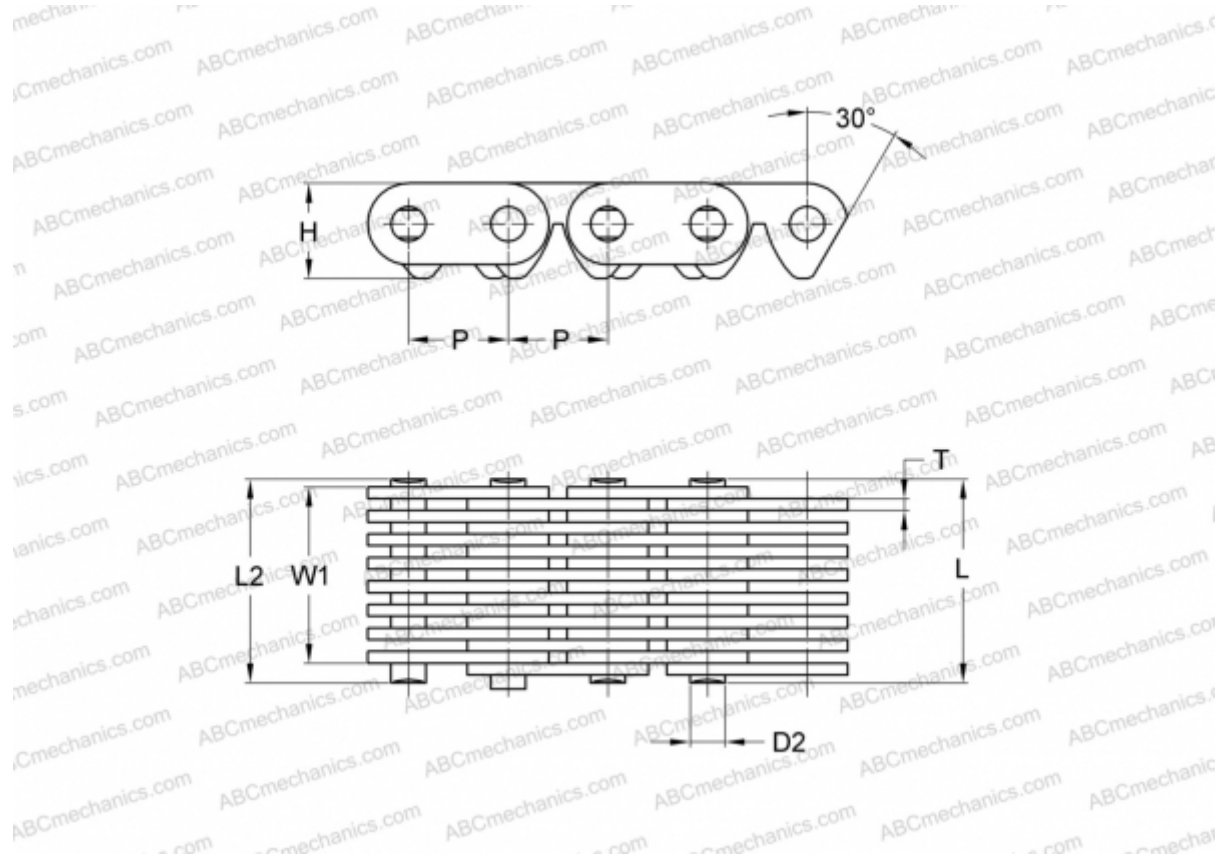

PHC C4-150X5M SKF

Silent Chain

TYPE: Silent chains, With the contact on the surface of the sprocket's groove (SKF)

Technical specification

DIMENSIONS, MM

P	12,700
D2	5,080
H	12,100
T	1,500
L	54,500
L2	56,000
W1	49,500

WEIGHT, KG/M 2,900

MANUFACTURER [SKF](#)

DESIGNATION BS/ISO: C4-150