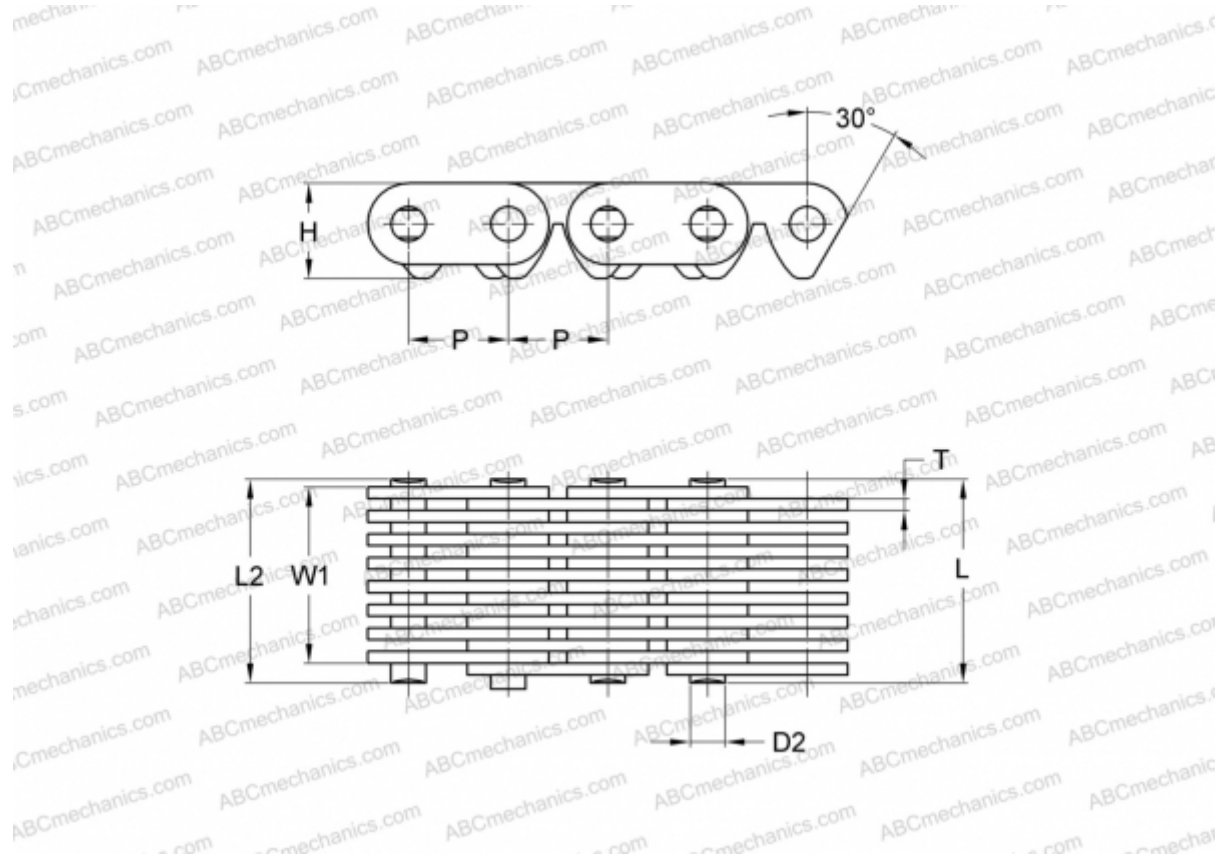

PHC C4-320X5M SKF

Silent Chain

TYPE: Silent chains, With the contact on the surface of the sprocket's groove (SKF)

Technical specification

DIMENSIONS, MM

P	12,700
D2	5,080
H	12,100
T	1,500
L	24,500
L2	26,000
W1	19,500

WEIGHT, KG/M 1,210

MANUFACTURER [SKF](#)

DESIGNATION BS/ISO: C4-320