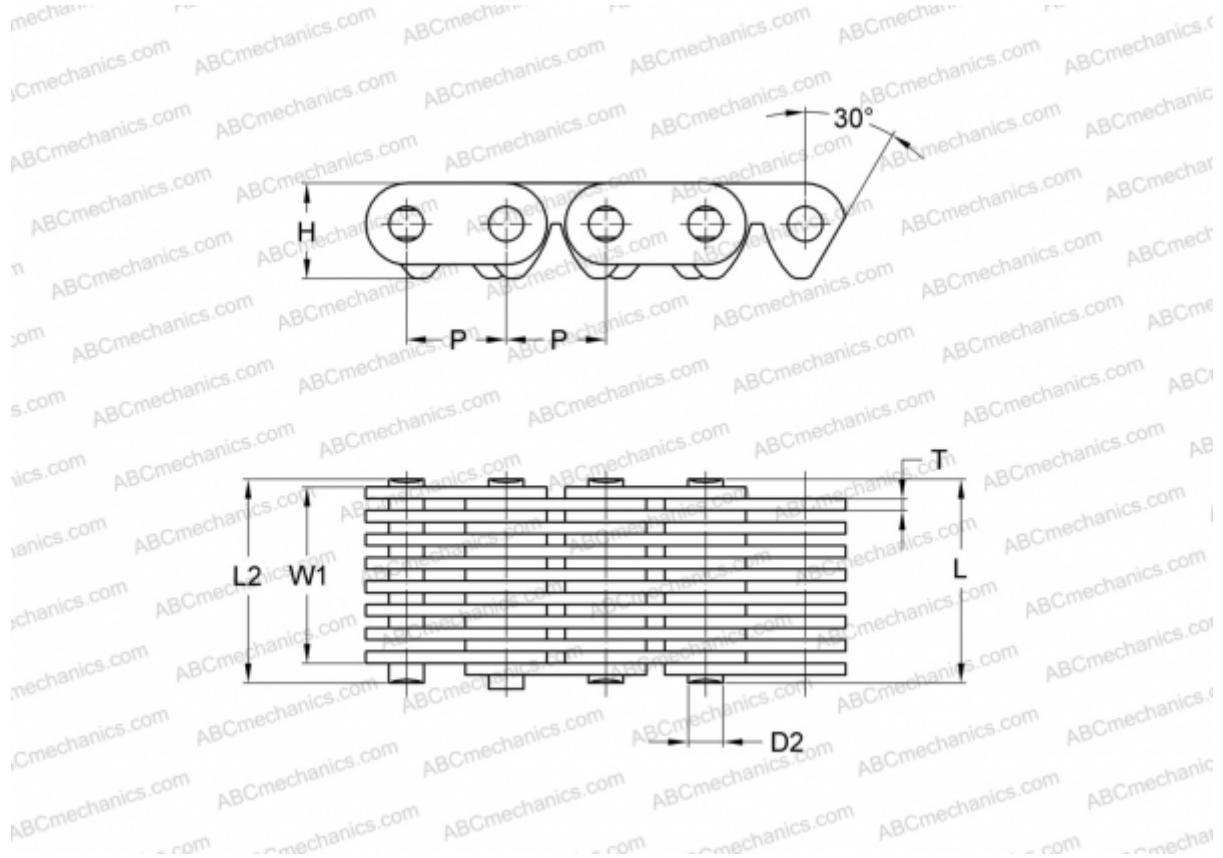

PHC C4-323X5M SKF

Silent Chain

TYPE: Silent chains, With the contact on the surface of the sprocket's groove (SKF)

Technical specification

DIMENSIONS, MM

P	12,700
D2	5,080
H	12,100
T	1,500
L	27,500
L2	29,000
W1	22,500

WEIGHT, KG/M 1,380

MANUFACTURER [SKF](#)

DESIGNATION BS/ISO: C4-323