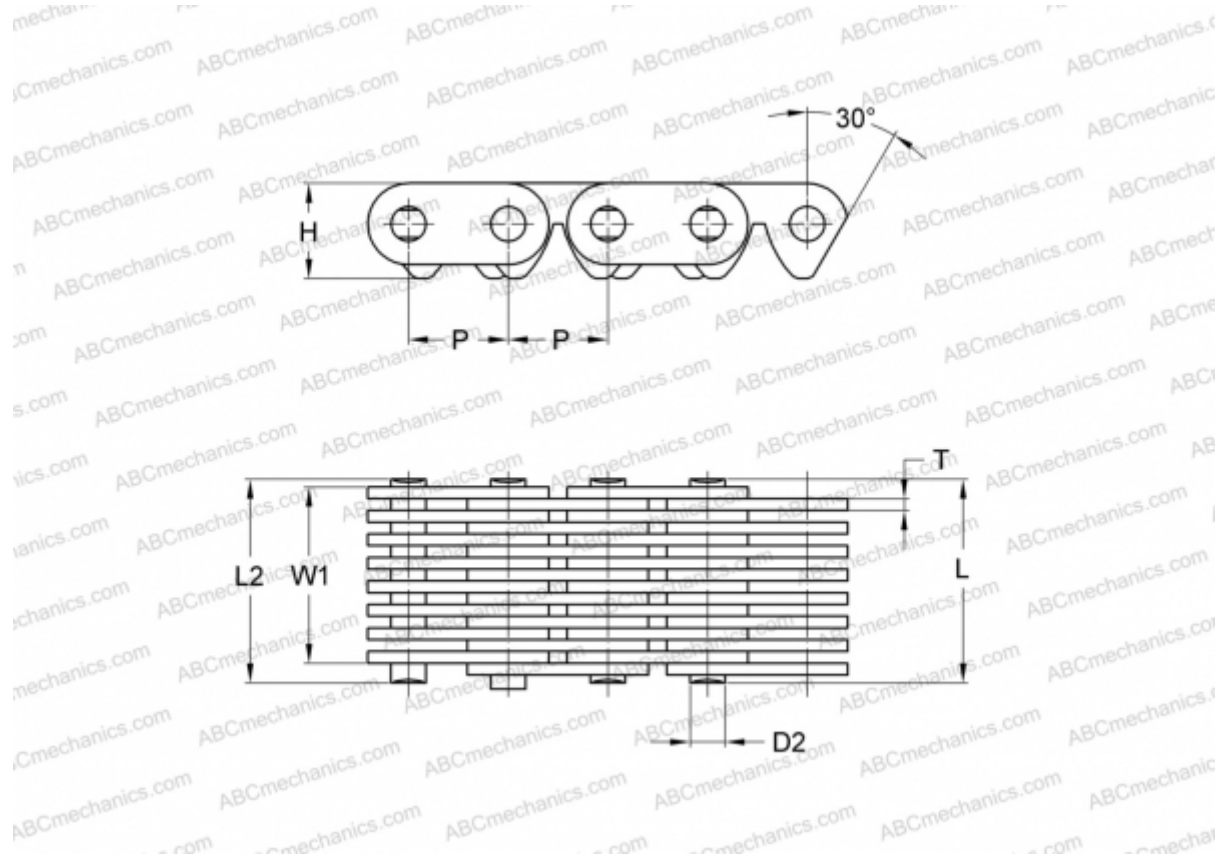

PHC C4-329X5M SKF

Silent Chain

TYPE: Silent chains, With the contact on the surface of the sprocket's groove (SKF)

Technical specification

DIMENSIONS, MM

P	12,700
D2	5,080
H	12,100
T	1,500
L	33,500
L2	35,000
W1	28,500

WEIGHT, KG/M 1,730

MANUFACTURER [SKF](#)

DESIGNATION BS/ISO: C4-329