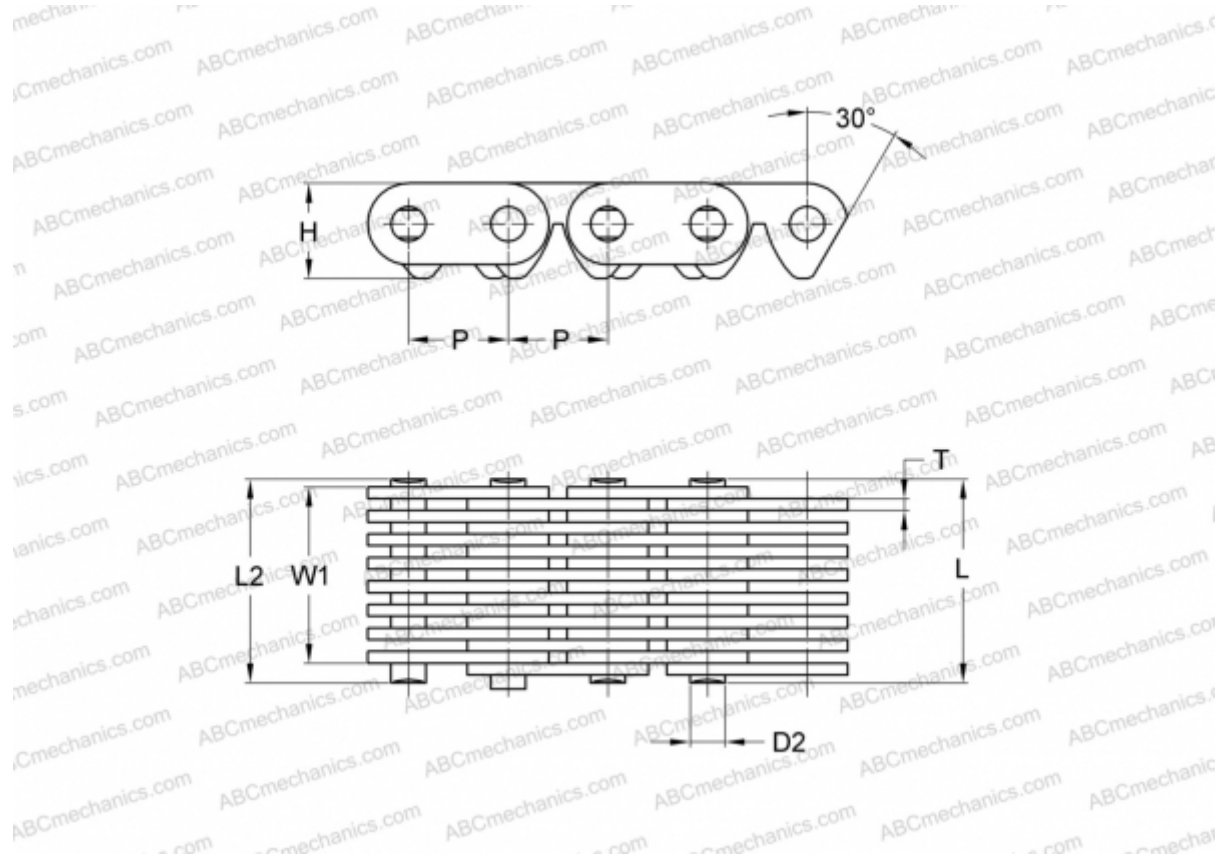

## PHC C4-332X5M SKF

Silent Chain

TYPE: Silent chains, With the contact on the surface of the sprocket's groove (SKF)

### Technical specification

#### DIMENSIONS, MM

P	12,700
D2	5,080
H	12,100
T	1,500
L	36,500
L2	38,000
W1	31,500

**WEIGHT, KG/M** 1,900

**MANUFACTURER** [SKF](#)

**DESIGNATION BS/ISO:** C4-332