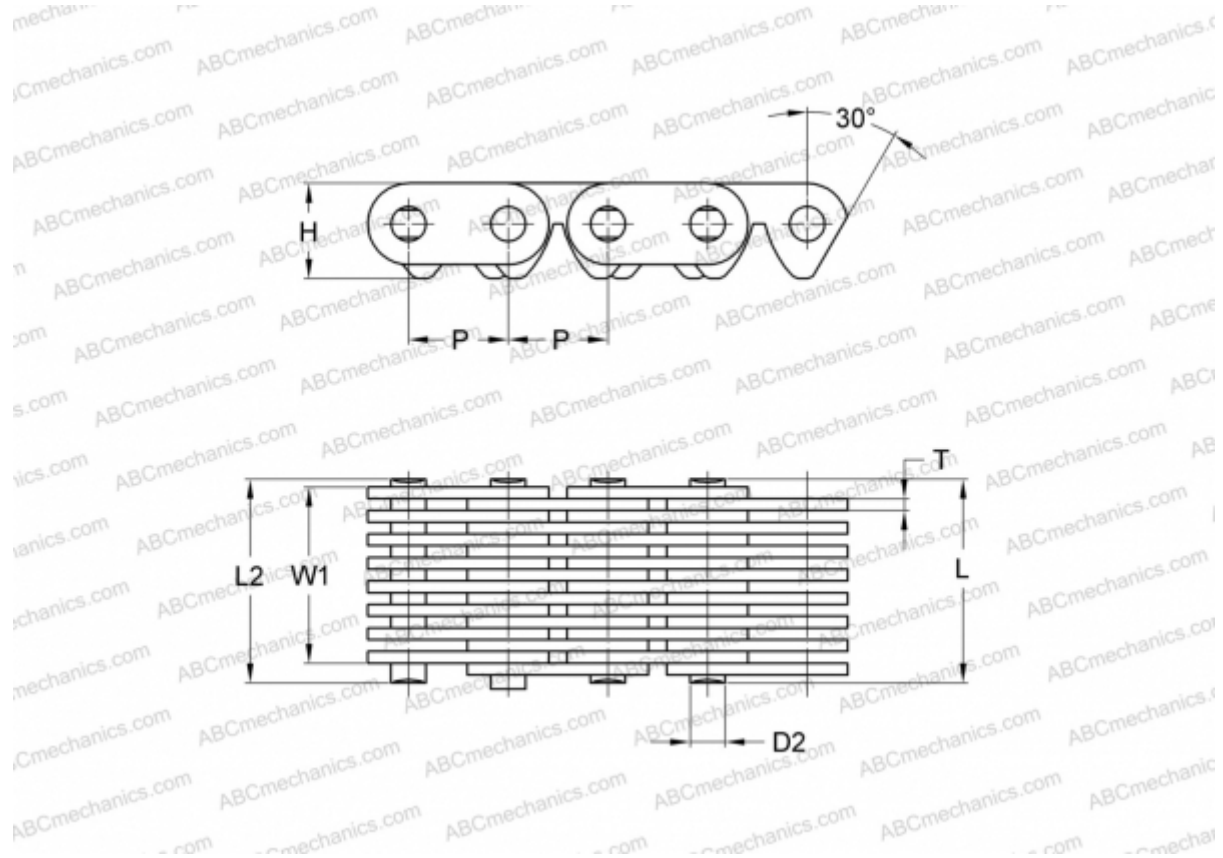

## PHC C4-338X5M SKF

Silent Chain

TYPE: Silent chains, With the contact on the surface of the sprocket's groove (SKF)

### Technical specification

#### DIMENSIONS, MM

P	12,700
D2	5,080
H	12,100
T	1,500
L	42,500
L2	44,000
W1	37,500

**WEIGHT, KG/M** 2,230

**MANUFACTURER** [SKF](#)

**DESIGNATION BS/ISO:** C4-338