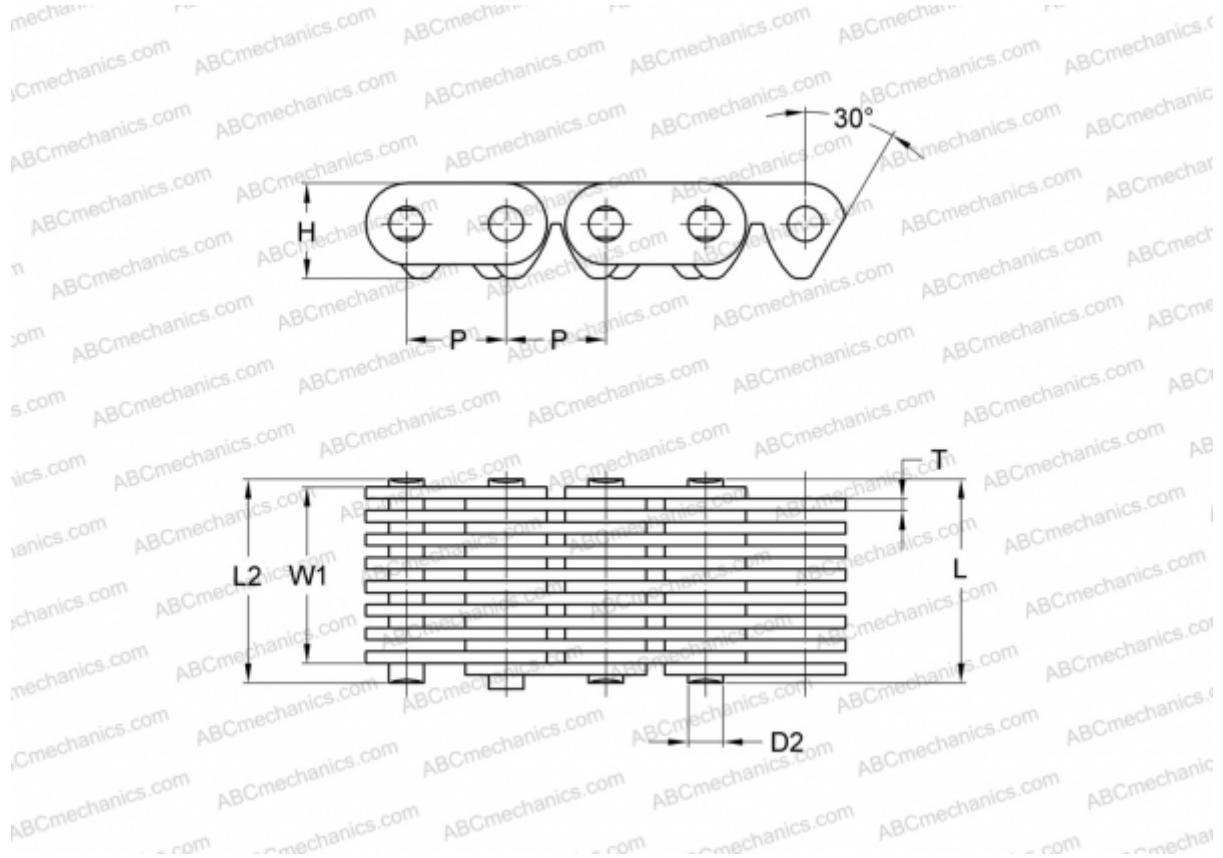

PHC C4-120X10FT SKF

Silent Chain

TYPE: Silent chains, With the contact on the surface of the sprocket's groove (SKF)

Technical specification

DIMENSIONS, MM

P	12,700
D2	5,080
H	12,100
T	1,500
L	24,500
L2	26,000
W1	19,500

WEIGHT, KG/M 1,200

MANUFACTURER [SKF](#)

DESIGNATION BS/ISO: C4-120