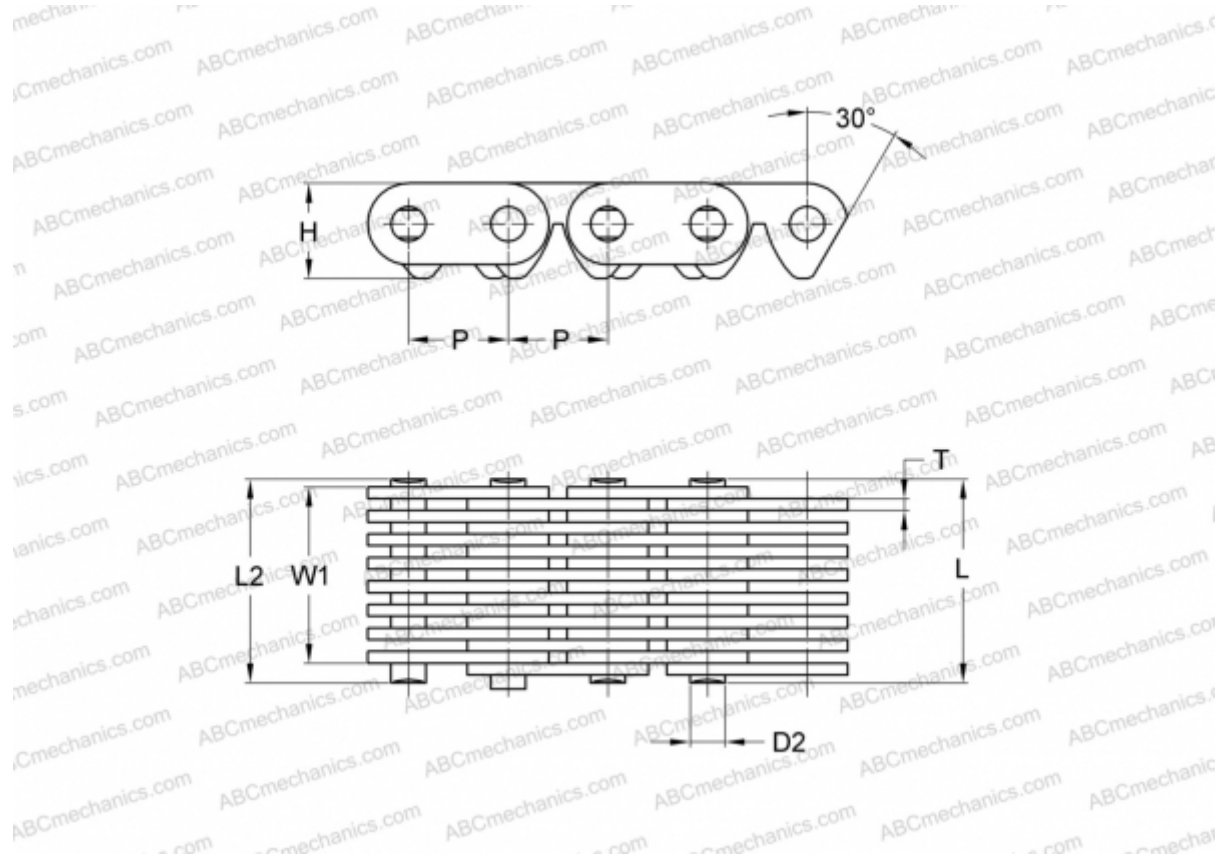

PHC C4-129X10FT SKF

Silent Chain

TYPE: Silent chains, With the contact on the surface of the sprocket's groove (SKF)

Technical specification

DIMENSIONS, MM

| | |
|----|--------|
| P | 12,700 |
| D2 | 5,080 |
| H | 12,100 |
| T | 1,500 |
| L | 33,500 |
| L2 | 35,000 |
| W1 | 28,500 |

WEIGHT, KG/M 1,720

MANUFACTURER [SKF](#)

DESIGNATION BS/ISO: C4-129