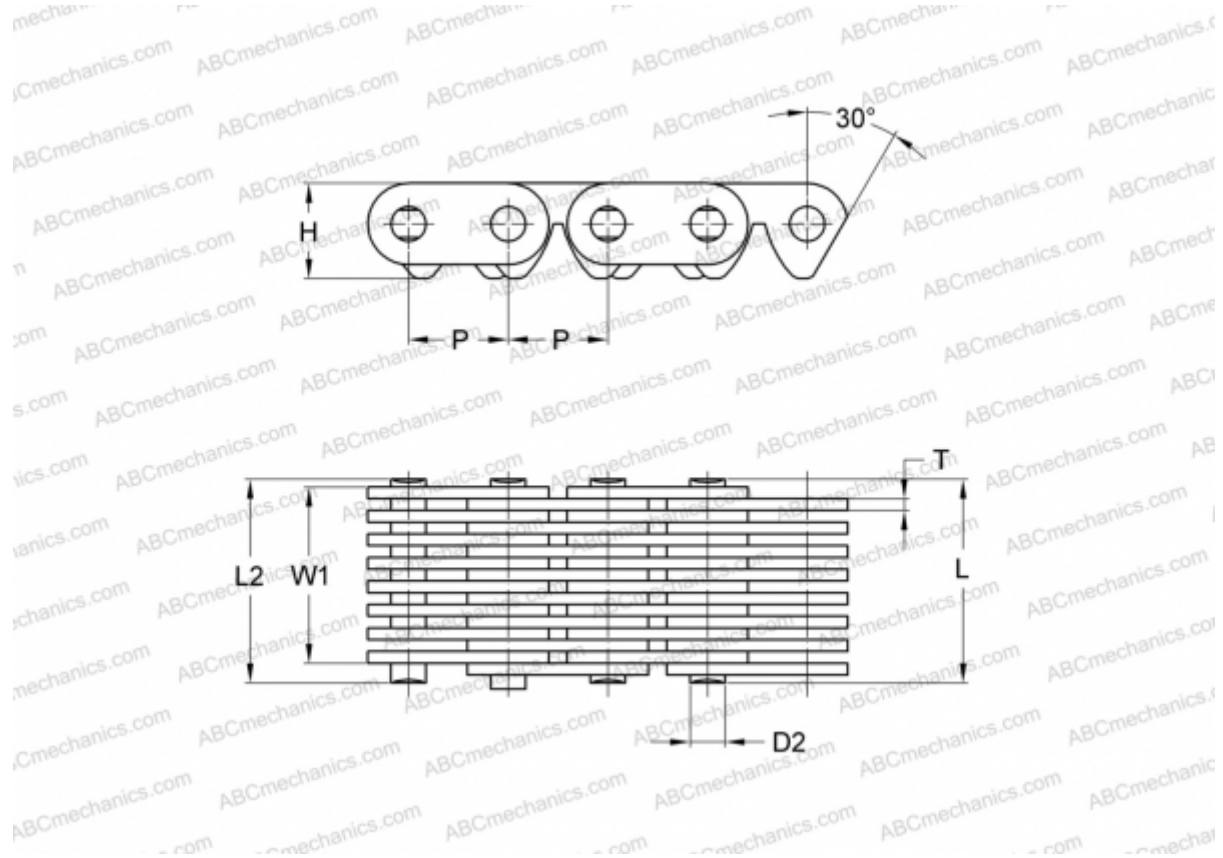

PHC C4-132X10FT SKF

Silent Chain

TYPE: Silent chains, With the contact on the surface of the sprocket's groove (SKF)

Technical specification

DIMENSIONS, MM

| | |
|----|--------|
| P | 12,700 |
| D2 | 5,080 |
| H | 12,100 |
| T | 1,500 |
| L | 35,500 |
| L2 | 38,000 |
| W1 | 31,500 |

WEIGHT, KG/M 1,890

MANUFACTURER [SKF](#)

DESIGNATION BS/ISO: C4-132