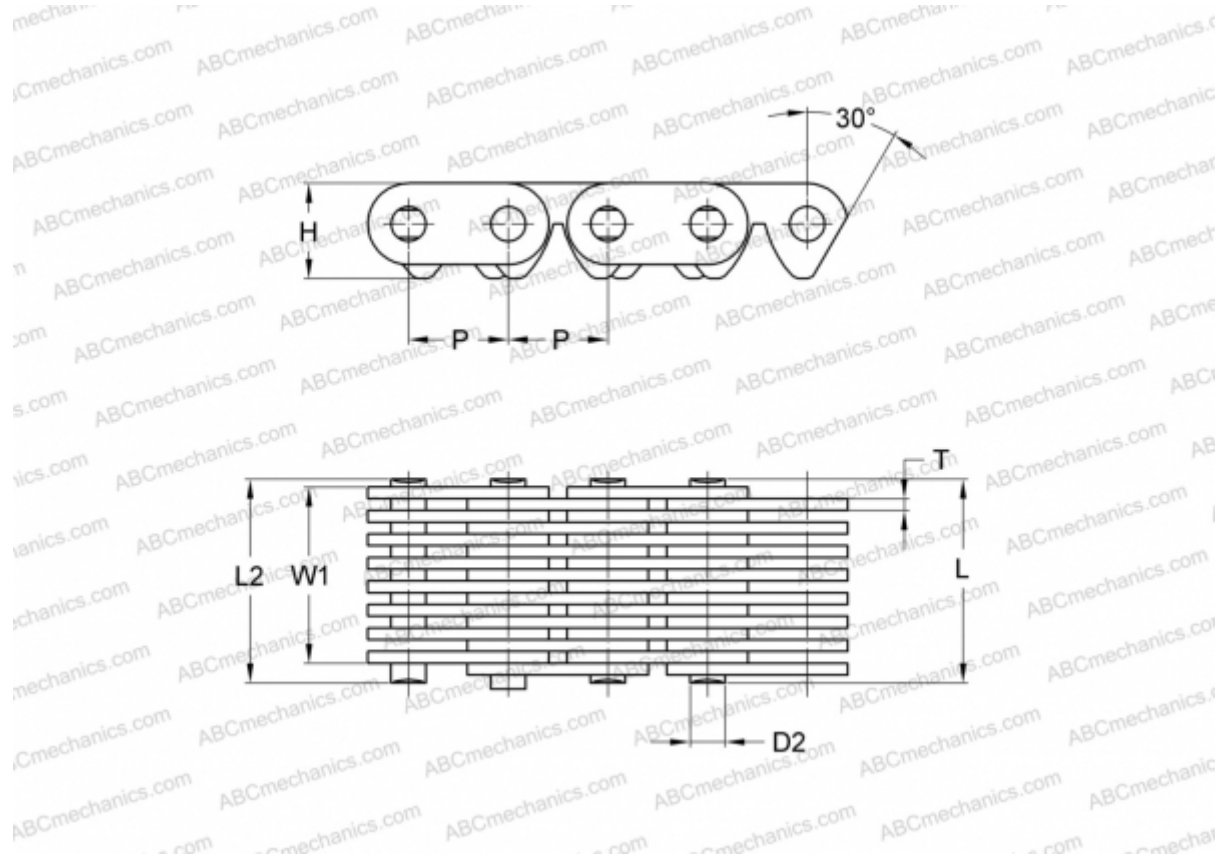

PHC C4-138X10FT SKF

Silent Chain

TYPE: Silent chains, With the contact on the surface of the sprocket's groove (SKF)

Technical specification

DIMENSIONS, MM

P	12,700
D2	5,080
H	12,100
T	1,500
L	42,500
L2	44,000
W1	37,500

WEIGHT, KG/M 2,220

MANUFACTURER [SKF](#)

DESIGNATION BS/ISO: C4-138