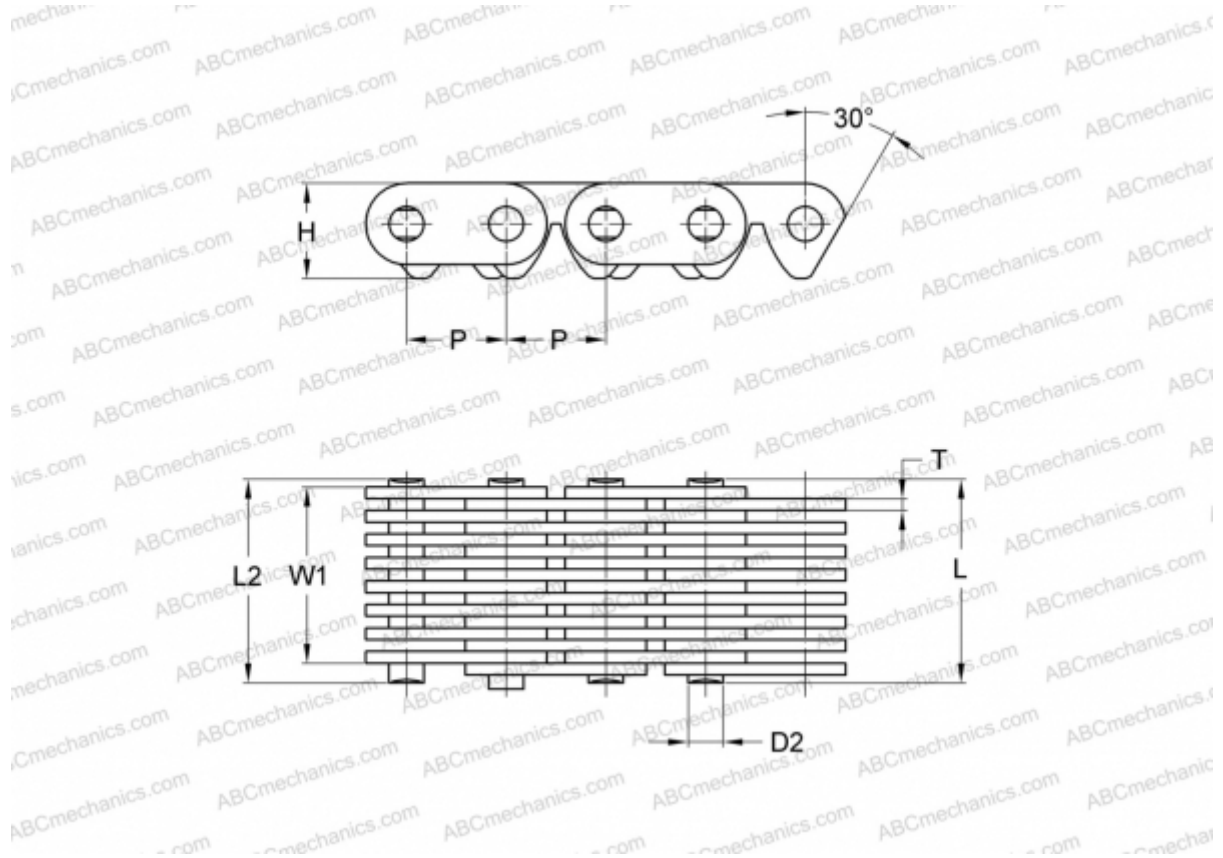

## PHC C4-150X10FT SKF

Silent Chain

TYPE: Silent chains, With the contact on the surface of the sprocket's groove (SKF)

### Technical specification

#### DIMENSIONS, MM

P	12,700
D2	5,080
H	12,100
T	1,500
L	54,500
L2	56,000
W1	49,500

**WEIGHT, KG/M** 2,900

**MANUFACTURER** [SKF](#)

**DESIGNATION BS/ISO:** C4-150