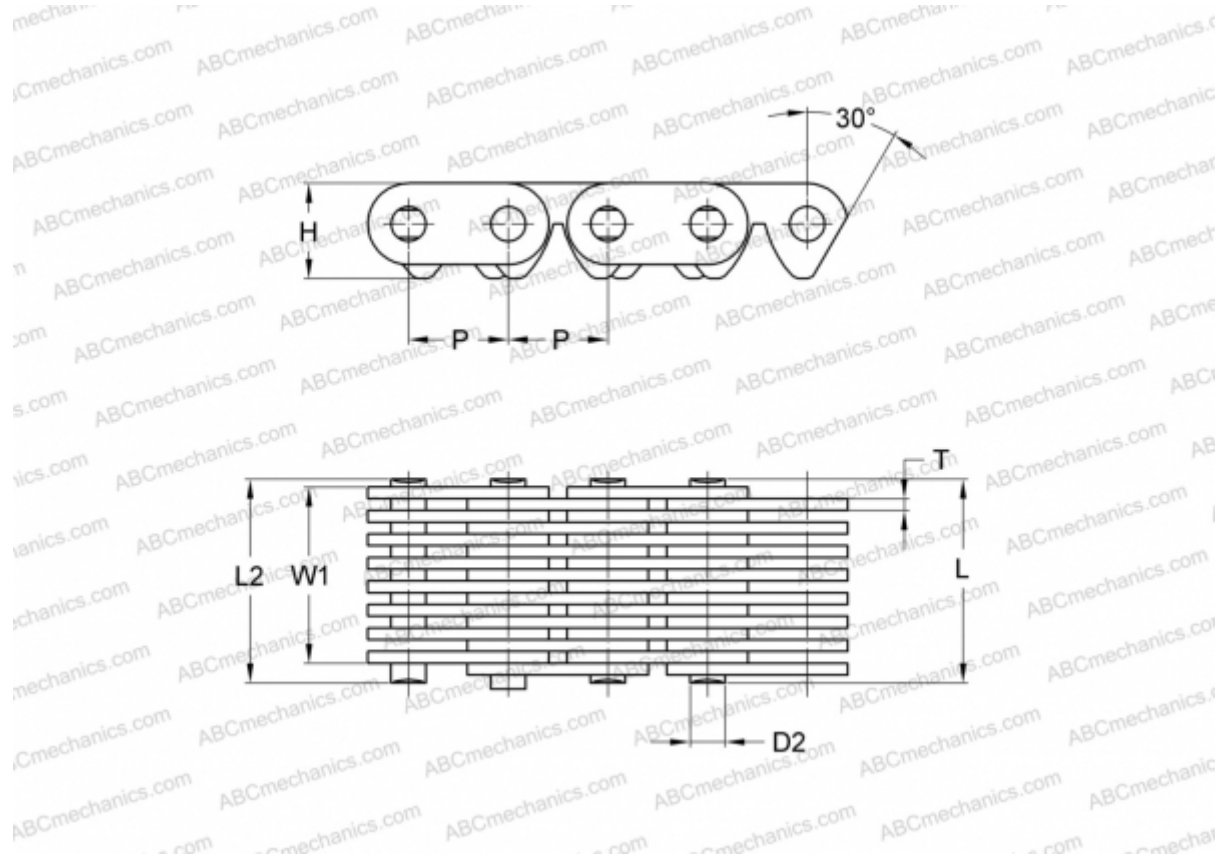

PHC C4-320X10FT SKF

Silent Chain

TYPE: Silent chains, With the contact on the surface of the sprocket's groove (SKF)

Technical specification

DIMENSIONS, MM

P	12,700
D2	5,080
H	12,100
T	1,500
L	24,500
L2	26,000
W1	19,500

WEIGHT, KG/M 1,210

MANUFACTURER [SKF](#)

DESIGNATION BS/ISO: C4-320