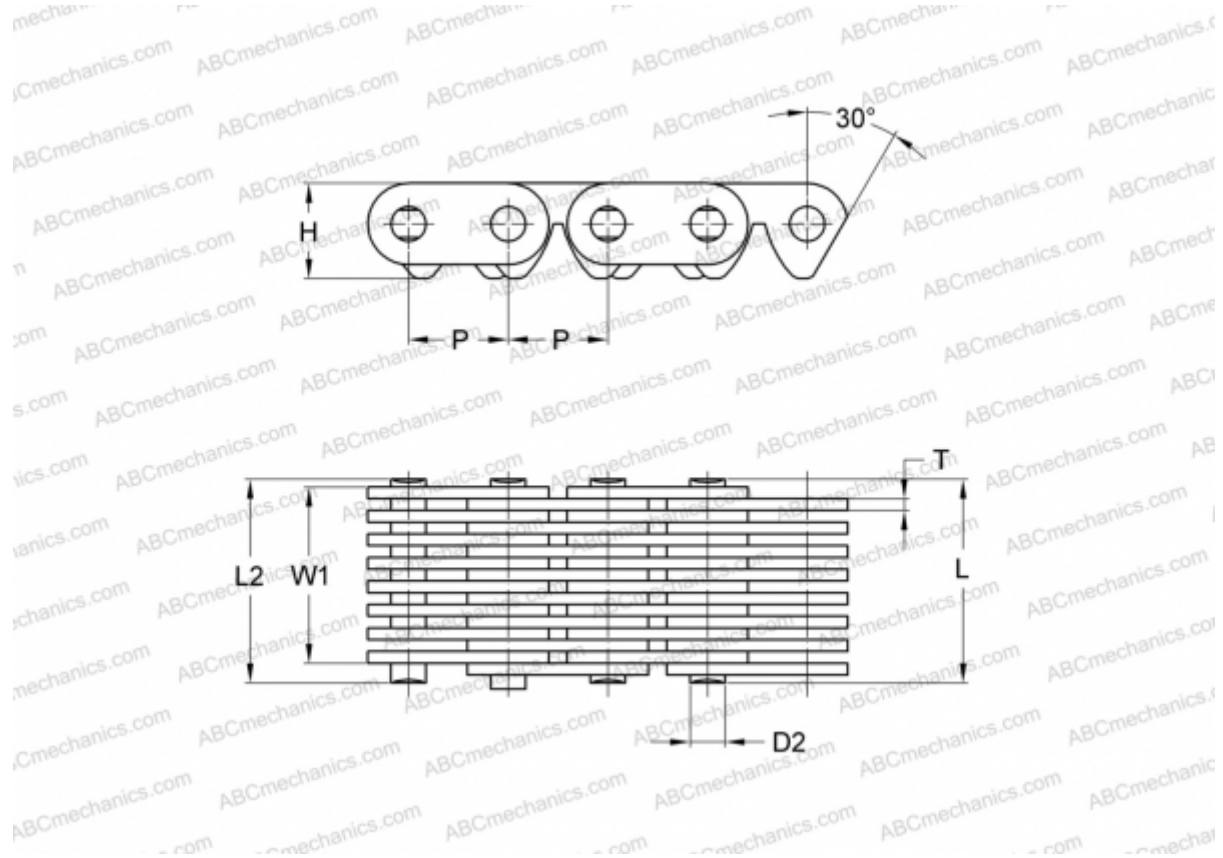

## PHC C4-323X10FT SKF

Silent Chain

TYPE: Silent chains, With the contact on the surface of the sprocket's groove (SKF)

### Technical specification

#### DIMENSIONS, MM

P	12,700
D2	5,080
H	12,100
T	1,500
L	27,500
L2	29,000
W1	22,500

**WEIGHT, KG/M** 1,380

**MANUFACTURER** [SKF](#)

**DESIGNATION BS/ISO:** C4-323