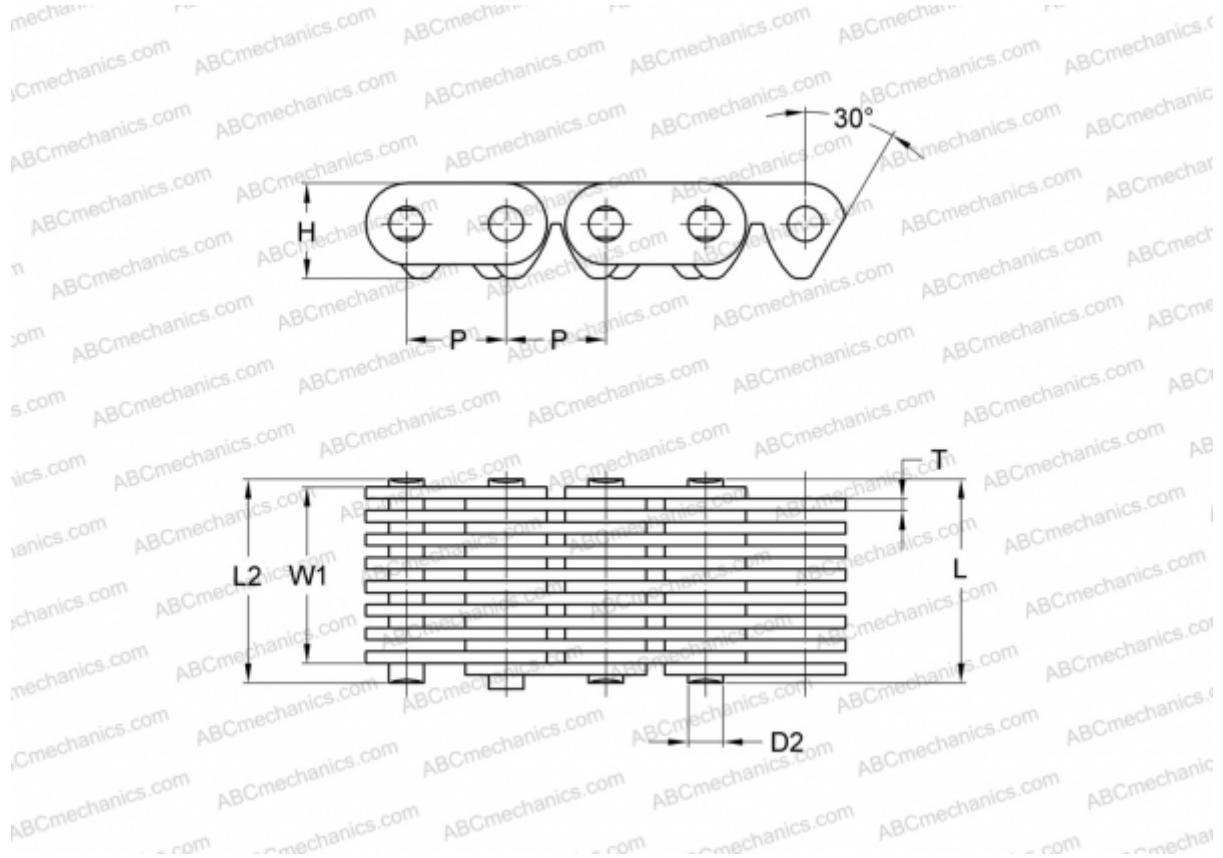

PHC C4-329X10FT SKF

Silent Chain

TYPE: Silent chains, With the contact on the surface of the sprocket's groove (SKF)

Technical specification

DIMENSIONS, MM

P	12,700
D2	5,080
H	12,100
T	1,500
L	33,500
L2	35,000
W1	28,500

WEIGHT, KG/M 1,730

MANUFACTURER [SKF](#)

DESIGNATION BS/ISO: C4-329