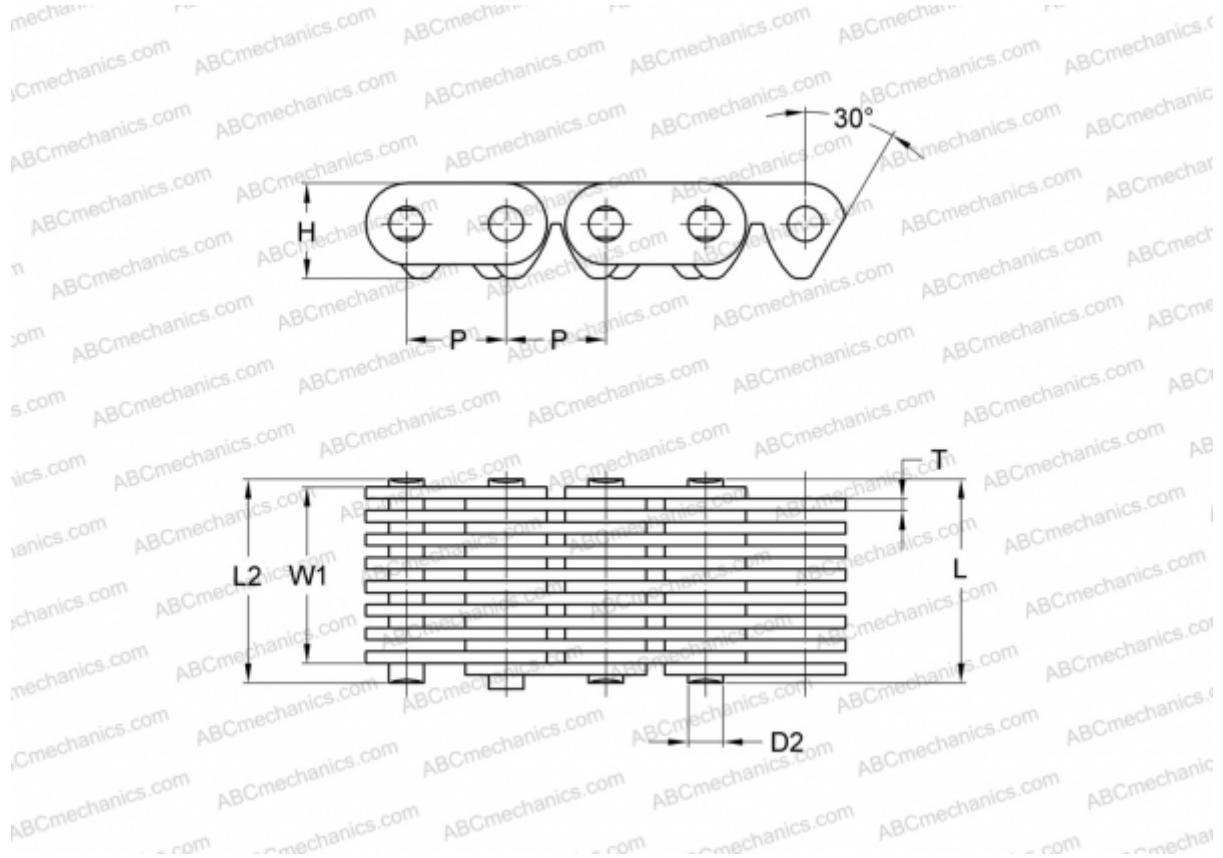

## PHC C4-332X10FT SKF

Silent Chain

TYPE: Silent chains, With the contact on the surface of the sprocket's groove (SKF)

### Technical specification

#### DIMENSIONS, MM

P	12,700
D2	5,080
H	12,100
T	1,500
L	36,500
L2	38,000
W1	31,500

**WEIGHT, KG/M** 1,900

**MANUFACTURER** [SKF](#)

**DESIGNATION BS/ISO:** C4-332