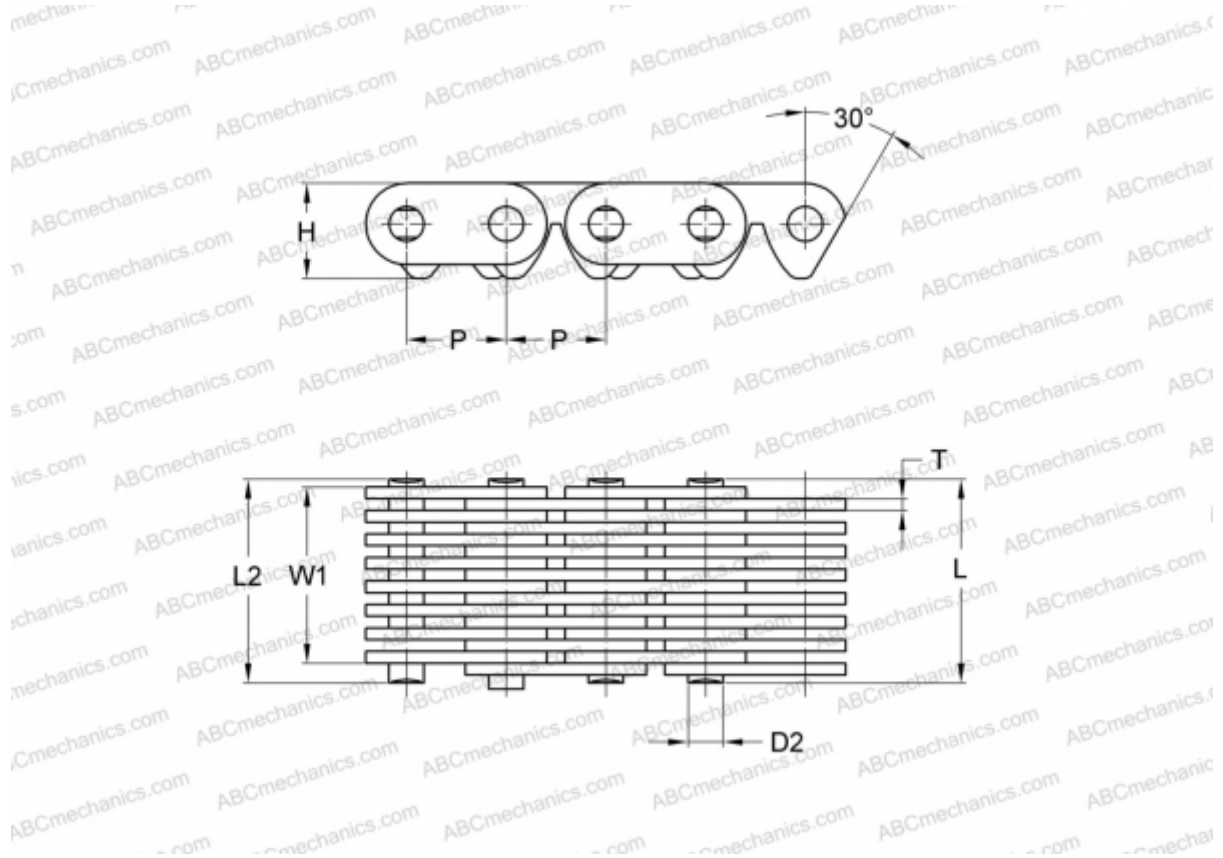

## PHC C4-338X10FT SKF

Silent Chain

TYPE: Silent chains, With the contact on the surface of the sprocket's groove (SKF)

### Technical specification

#### DIMENSIONS, MM

P	12,700
D2	5,080
H	12,100
T	1,500
L	42,500
L2	44,000
W1	37,500

**WEIGHT, KG/M** 2,230

**MANUFACTURER** [SKF](#)

**DESIGNATION BS/ISO:** C4-338