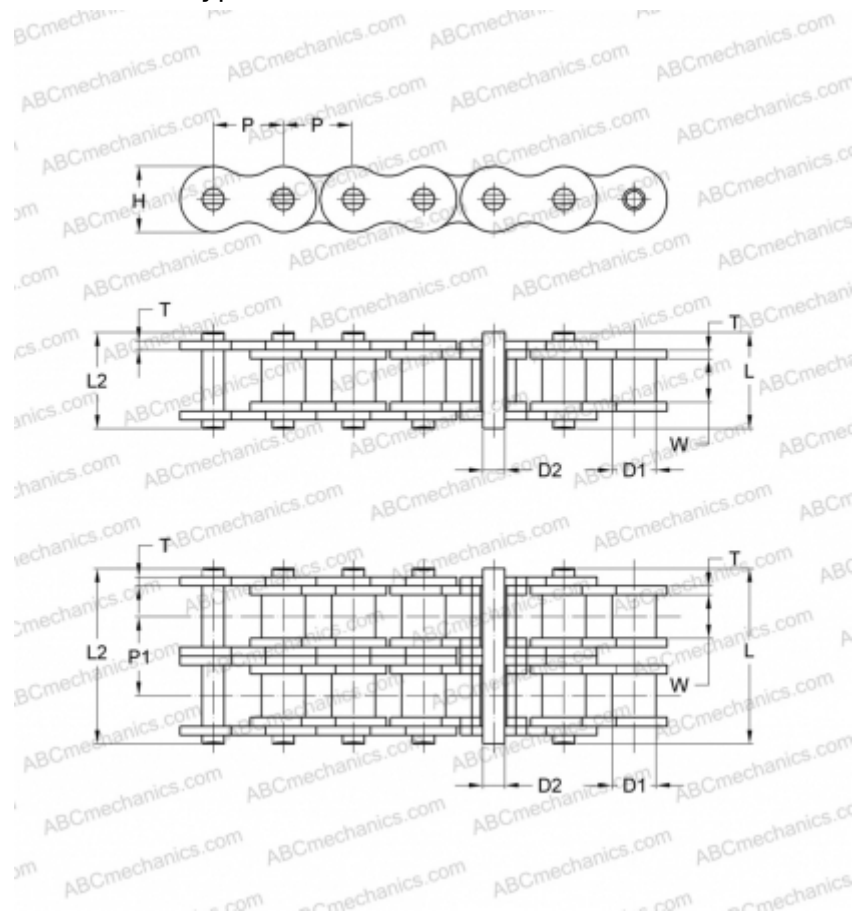

## PHC 56B-1X10FT SKF

TYPE: Drive roller chain, Standard type, Standard BS/ISO (SKF)

### Technical specification

#### DIMENSIONS, MM

P	88,900
D1	53,980
W	53,340
D2	34,320
H	77,800
T	12,000
L	114,600
L2	123,000

**WEIGHT, KG/M** 35,780

**MANUFACTURER** [SKF](#)

**DESIGNATION BS/ISO:** 56B-1