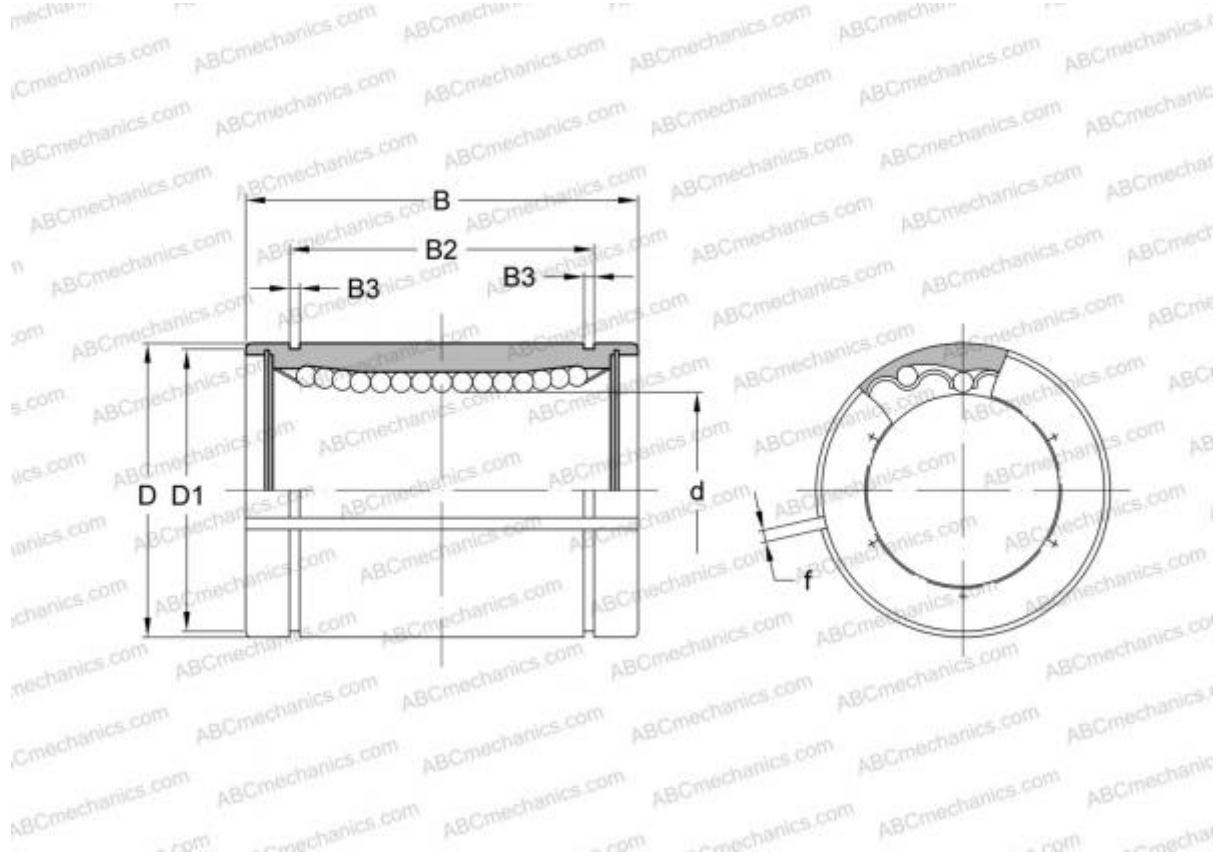

0610-308-00 STAR

Linear bushing

TYPE: Shaft guidance systems, Linear bushing, Standard, Adjustable type, Type LBE..AJ

Technical specification

DIMENSIONS, MM

d	8,000
D	16,000
B	25,000
f	1,500

WEIGHT 0,017

MANUFACTURER [STAR](#)

INTERCHANGE

ABC	LBE 8 AJ
IKO	LBE 8 AJ
SKF	LBAS 8
FAG	LAG 8x16x25