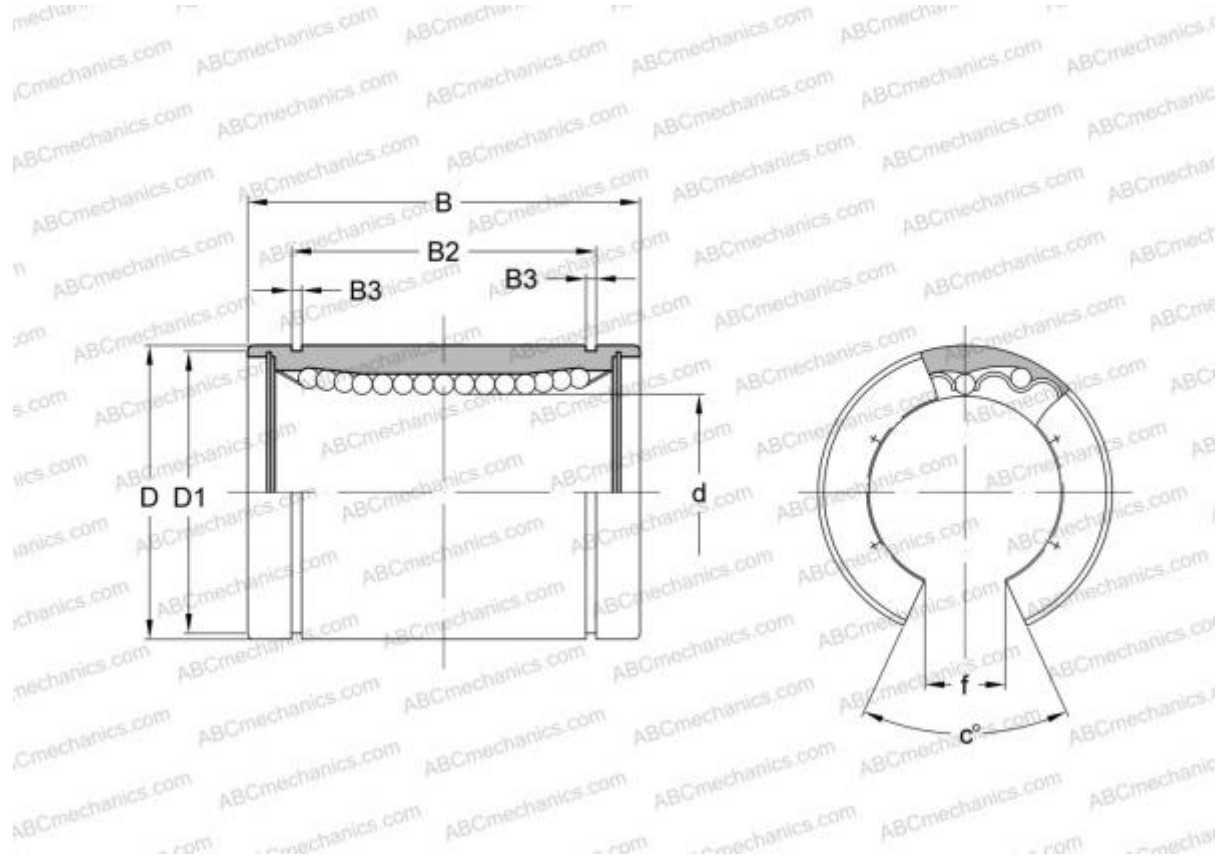

0630-016-00 STAR

Linear bushing

TYPE: Shaft guidance systems, Linear bushing, Standard, Open type for support rail, Type LBE..OP

Technical specification

DIMENSIONS, MM

| | |
|---|--------|
| d | 16,000 |
| D | 26,000 |
| B | 36,000 |
| f | 10,000 |
| c | 78,000 |

WEIGHT, KG 0,038

MANUFACTURER [STAR](#)

INTERCHANGE

| | |
|---------|-----------------------------|
| ABC | LBE 16 OP |
| IKO | LBE 16 OP |
| THOMSON | 0630-016-00 |
| INA | KBO 1636 |
| SKF | LBCT 16 |

INTERCHANGE

| | |
|-----|------------------------------|
| FAG | LAN 16x26x36 |
|-----|------------------------------|