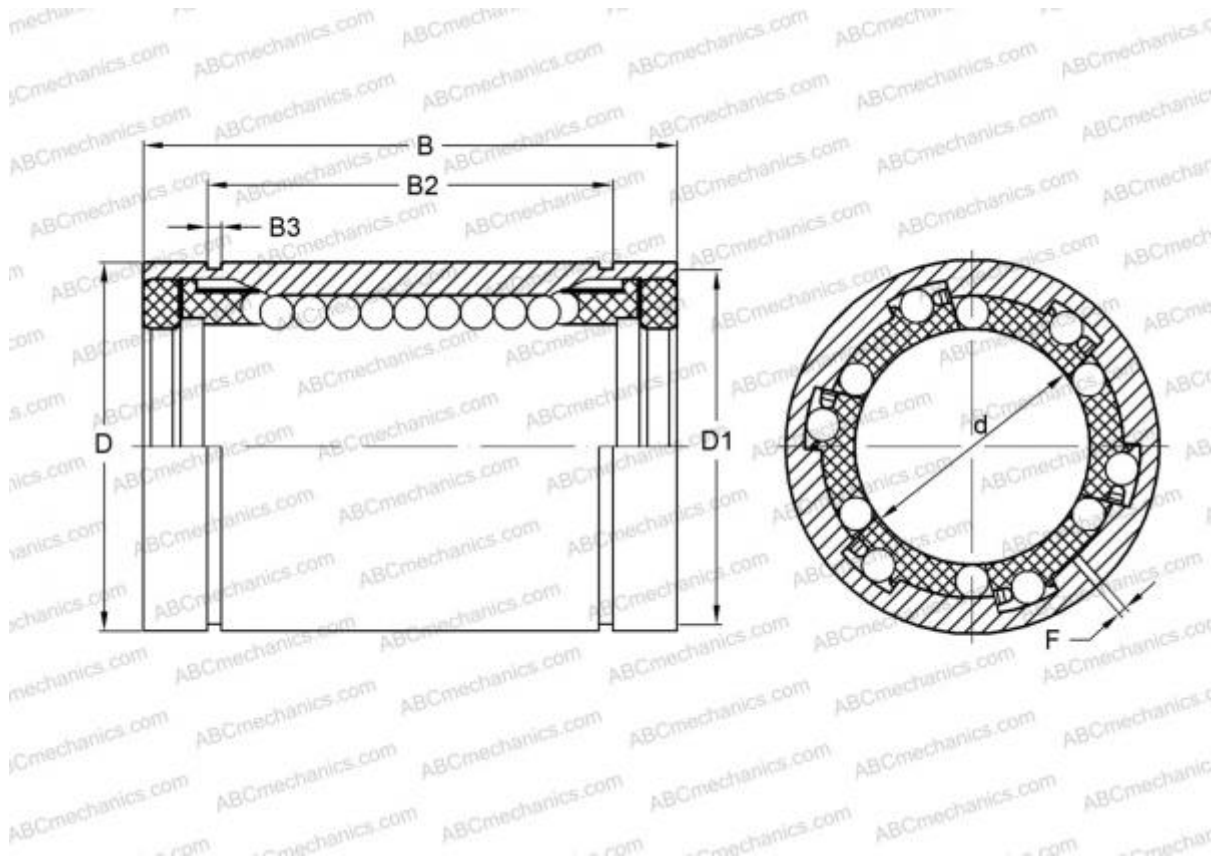

## 0612-030-10 STAR

Linear bushing

TYPE: Shaft guidance systems, Linear bushing, Standard, Adjustable type, Type LBE..UU AJ, sealed on both sides

### Technical specification

#### DIMENSIONS, MM

d	30,000
D	47,000
B	68,000
F	2

**WEIGHT, KG** 0,305

**MANUFACTURER** [STAR](#)