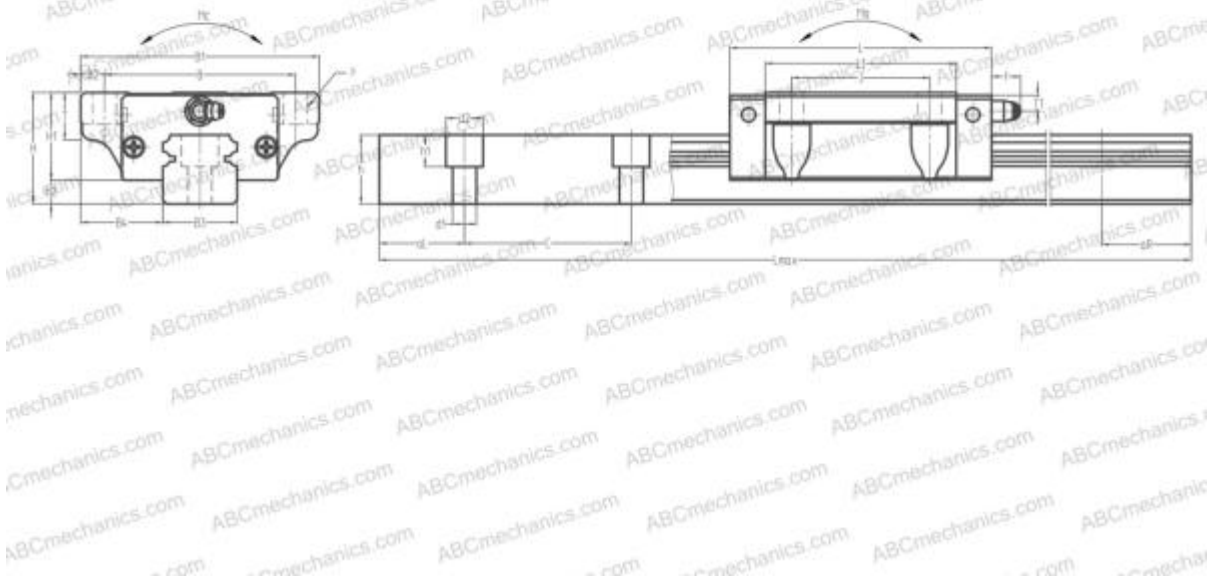

LH65FL ABC

Linear guides

TYPE: Monorail guidance systems, Recirculating balls, High vertical load carrying capacity type, Self-aligning type, Flanged type, Low, Ball slide length - standard, Mounting bolt hole

Technical specification

DIMENSIONS, MM

B1	170,000
H	90,000
L	193,000
B	142,000
J	110,000
L1	147,000
B2	14,000
B3	63,000
B4	53,500
H1	74,000
H2	16,000
T	23,000
T1	19,000
f	13,000
C	150,000

DIMENSIONS, MM

d1	18,000
d2	26,000
h	53,000
h1	22,000
L max	3900,000
aL	35,000
aR	35,000
F	16x24

WEIGHT

Slide weight	10,000
Rail weight	24,300

MANUFACTURER

[ABC](#)

INTERCHANGE

NSK	LH65FL
THK	HSR65B

INTERCHANGE

IKO	LWH65..B
HIWIN	HGW65CB
STAR	1651-6