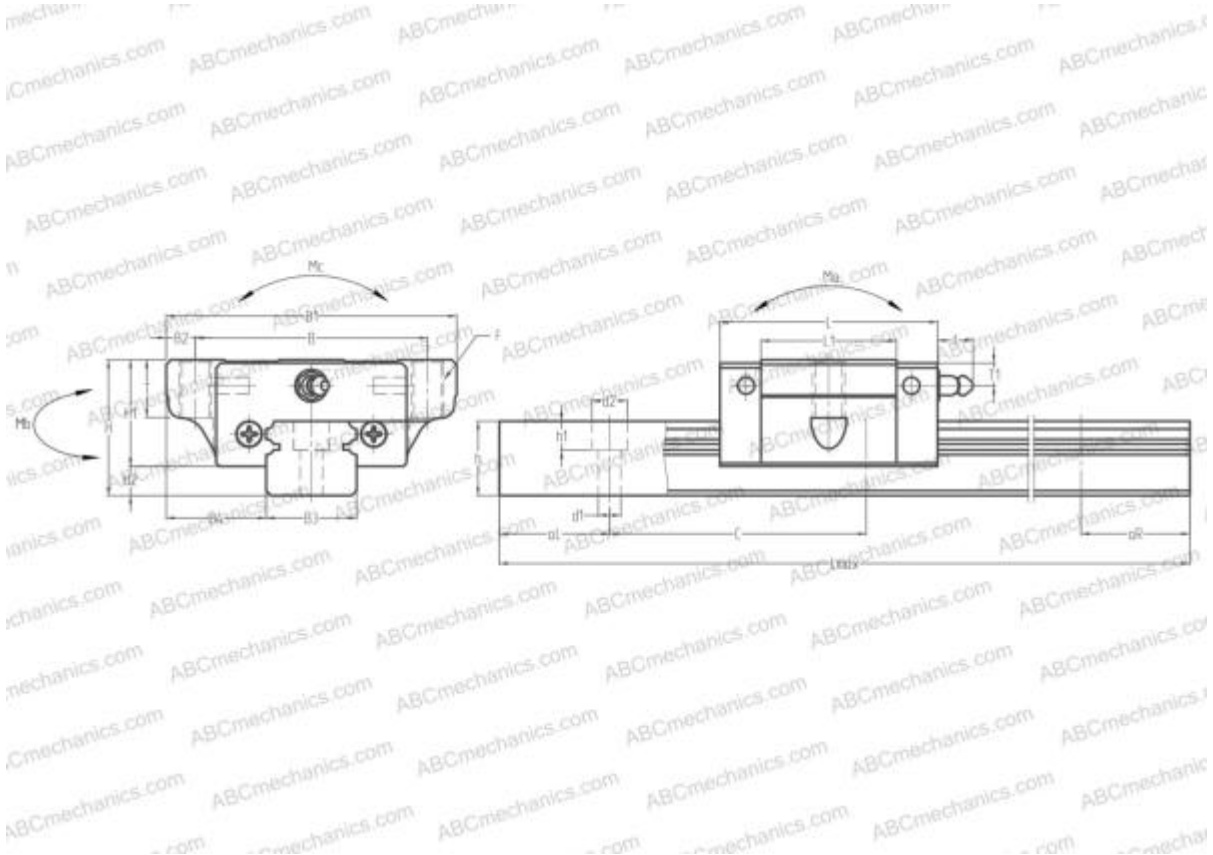

LWETC15 IKO

Linear guides

TYPE: Monorail guidance systems, Recirculating balls, High vertical load carrying capacity type, Self-aligning type, Flanged type, Low, Ball slide length - short, Mounting tap, Compact

Technical specification

DIMENSIONS, MM

B1	52,000
H	24,000
L	40,400
B	41,000
L1	23,600
B2	5,500
B3	15,000
B4	18,500
H1	19,400
H2	4,600
T	8,000
T1	6,000
f	3,000
C	60,000
d1	3,500

DIMENSIONS, MM

d2	6,000
h	12,500
h1	4,500
L max	2000,000
aL	20,000
aR	20,000
F	M5x0.8x8

WEIGHT

Slide weight	0,170
Rail weight	1,400

MANUFACTURER

[IKO](#)

INTERCHANGE

ABC	LS15JL
NSK	LS15JL
HIWIN	AGW15SA