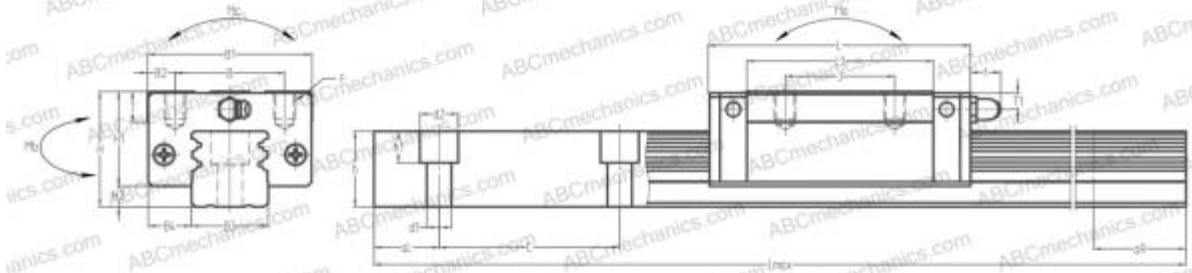

LY20BL ABC

Linear guides

TYPE: Monorail guidance systems, Recirculating balls, Four directional iso-load carrying type, High rigidity type, Square type, Low, Ball slide length - long, Mounting tap

Technical specification

DIMENSIONS, MM

B1	44,000
H	30,000
L	85,400
B	32,000
J	50,000
L1	66,000
B2	6,000
B3	20,000
B4	12,000
H1	23,000
H2	7,000
T	12,000
T1	5,000
f	3,000
C	60,000

DIMENSIONS, MM

d1	6,000
d2	9,500
h	19,000
h1	8,500
L max	2000,000
aL	20,000
aR	20,000
F	M5x0.8x8

WEIGHT

Slide weight	0,410
Rail weight	2,900

MANUFACTURER

[ABC](#)

INTERCHANGE

NSK	LY20BL
THK	HSR20LR

INTERCHANGE

IKO	LWHS20
STAR	1623-8