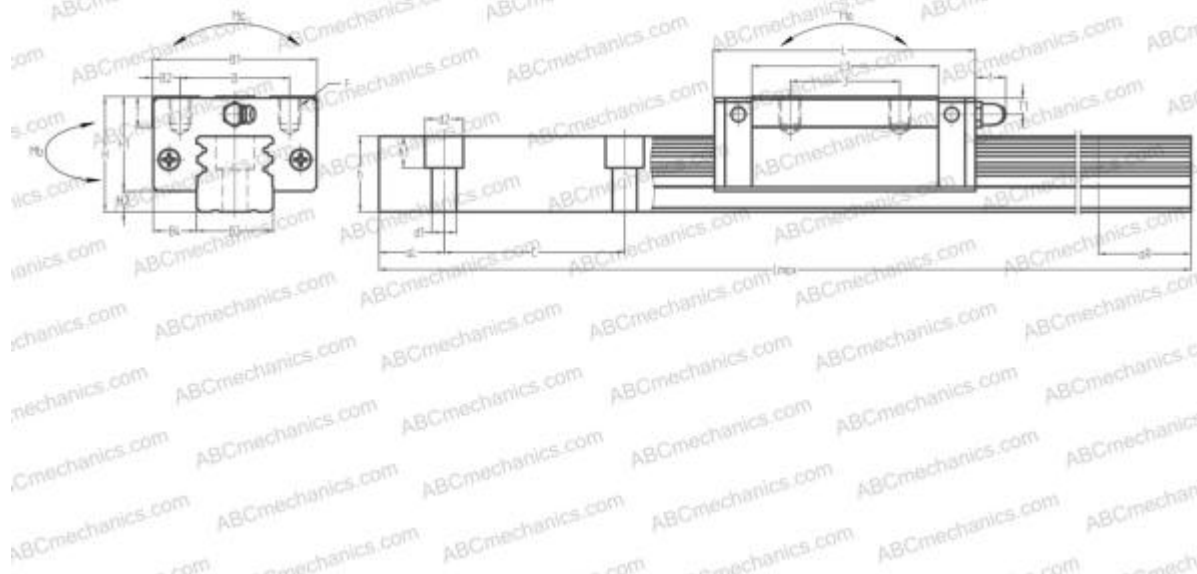

LY55BL ABC

Linear guides

TYPE: Monorail guidance systems, Recirculating balls, Four directional iso-load carrying type, High rigidity type, Square type, Low, Ball slide length - long, Mounting tap

Technical specification

DIMENSIONS, MM

B1	100,000
H	70,000
L	200,000
B	75,000
J	95,000
L1	160,000
B2	12,500
B3	53,000
B4	23,500
H1	57,000
H2	13,000
T	15,000
T1	11,000
f	13,000
C	120,000

DIMENSIONS, MM

d1	16,000
d2	23,000
h	45,000
h1	20,000
L max	3000,000
aL	30,000
aR	30,000
F	M12x1.75x18

WEIGHT

Slide weight	5,100
Rail weight	17,900

MANUFACTURER

[ABC](#)

INTERCHANGE

NSK	LY55BL
STAR	1623-5