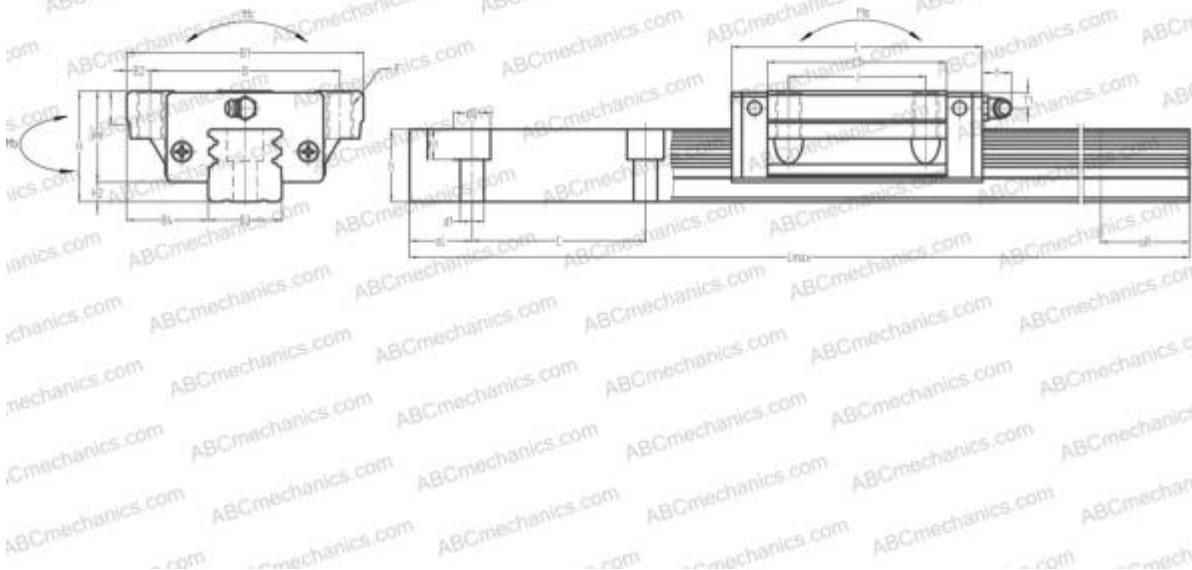

## LY55EL ABC

Linear guides

TYPE: Monorail guidance systems, Recirculating balls, Four directional iso-load carrying type, High rigidity type, Flanged type, Low, Ball slide length - standard, Mounting tap

### Technical specification

#### DIMENSIONS, MM

B1	140,000
H	70,000
L	160,000
B	116,000
J	95,000
L1	120,000
B2	12,000
B3	53,000
B4	43,500
H1	57,000
H2	13,000
T	14,000
T1	11,000
f	13,000
C	120,000

#### DIMENSIONS, MM

d1	16,000
d2	23,000
h	45,000
h1	20,000
L max	3000,000
aL	30,000
aR	30,000
F	M14x2x28